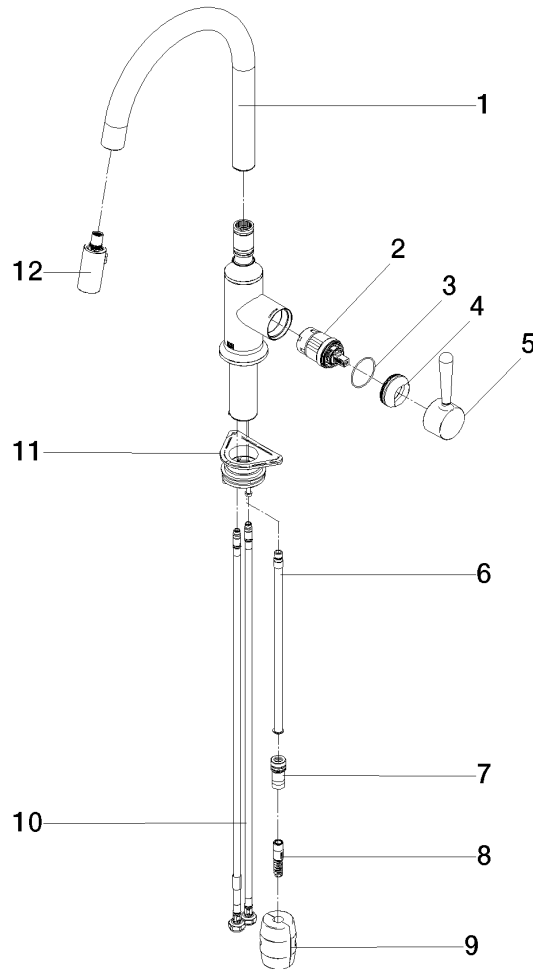

33 870 809

- 240mm projection
- pivotable spout 360°
- Optional swivel limiter available with swivel limiter set 12 823 970 90
- air-enriched flow and spray flow
- 1800 mm metal shower hose
- sprayface with anti-scaling system
- max. flow 8 l/min at 3 bar flow pressure
- lead-free
- This product can help a building meet the requirements of Green Building Rating Systems, e.g. LEED®, BREEAM®, DGNB

Recommended miscellaneous

Swivel limitation set -

12 823 970 90

Recommended miscellaneous

VAIA Dispenser with rosette - Chrome

82 434 809-00

33 870 809

Flow rate chart

Certificates

LGA\_28657.

Belgaqua\_24-005-  
27\_3.

33 870 809

Spare parts list

No.	Item Number	Name	Quantity used	Delivery time
1	90 28 22 397 00-00	spout	1	10
2	90 15 05 064 05 90	cartridge	1	2
3	09 14 10 190 90	seal	1	2
4	09 28 30 030-00	cover	1	10
5	90 20 80 052 00-00	handle	1	10
6	04 28 20 067 00 90	pipe	1	2
7	90 24 03 253 00 90	adaptor	1	2
8	04 30 02 120 00-00	hose	1	10
9	04 21 50 010 00 90	accessories	1	2
10	04 30 04 101 00 90	hose	2	2
11	04 30 11 040 00 90	fixing set	1	2
12	90 18 40 317 00-00	shower	1	10