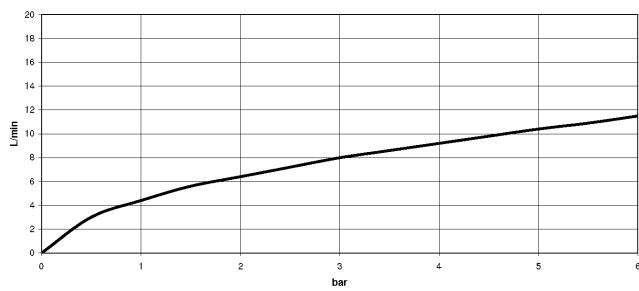

33 870 809

- 240mm projection
- pivotable spout 360°
- Optional swivel limiter available with swivel limiter set 12 823 970 90
- air-enriched flow and spray flow
- 1800 mm metal shower hose
- sprayface with anti-scaling system
- max. flow 8 l/min at 3 bar flow pressure
- lead-free
- This product can help a building meet the requirements of Green Building Rating Systems, e.g. LEED®, BREEAM®, DGNB

Recommended miscellaneous

Swivel limitation set -

12 823 970 90

Recommended miscellaneous

VAIA Dispenser with rosette - Chrome

82 434 809-00

33 870 809

Flow rate chart