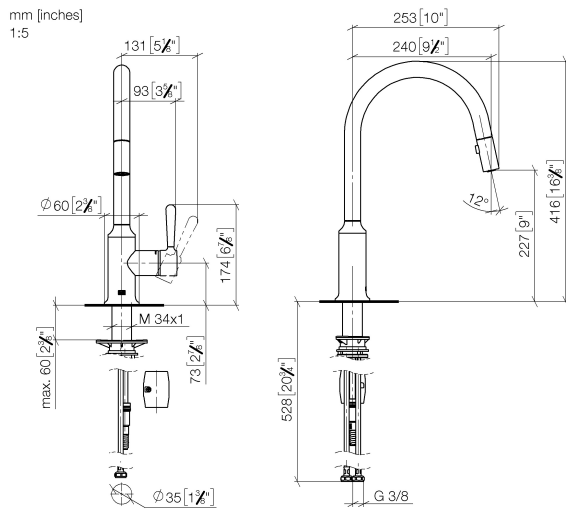

33 870 809

- 240mm projection
- pivotable spout 360°
- Optional swivel limiter available with swivel limiter set 12 823 970 90
- air-enriched flow and spray flow
- 1800 mm metal shower hose
- sprayface with anti-scaling system
- max. flow 8 l/min at 3 bar flow pressure
- lead-free
- This product can help a building meet the requirements of Green Building Rating Systems, e.g. LEED®, BREEAM®, DGNB

Recommended miscellaneous

Swivel limitation set -

12 823 970 90

Recommended miscellaneous

VAIA Dispenser with rosette - Chrome

82 434 809-00

33 870 809

Flow rate chart

Certificates

LGA\_28657.

Belgaqua\_24-005-  
27\_3.

33 870 809

Spare parts list

No.	Item Number	Name	Quantity used	Delivery time
1	90 28 22 397 00-00	spout	1	10
2	90 15 05 064 05 90	cartridge	1	2
3	09 14 10 190 90	seal	1	2
4	09 28 30 030-00	cover	1	10
5	90 20 80 052 00-00	handle	1	10
6	04 28 20 067 00 90	pipe	1	2
7	90 24 03 253 00 90	adaptor	1	2
8	04 30 02 120 00-00	hose	1	10
9	04 21 50 010 00 90	accessories	1	2
10	04 30 04 101 00 90	hose	2	2
11	04 30 11 040 00 90	fixing set	1	2
12	90 18 40 317 00-00	shower	1	10