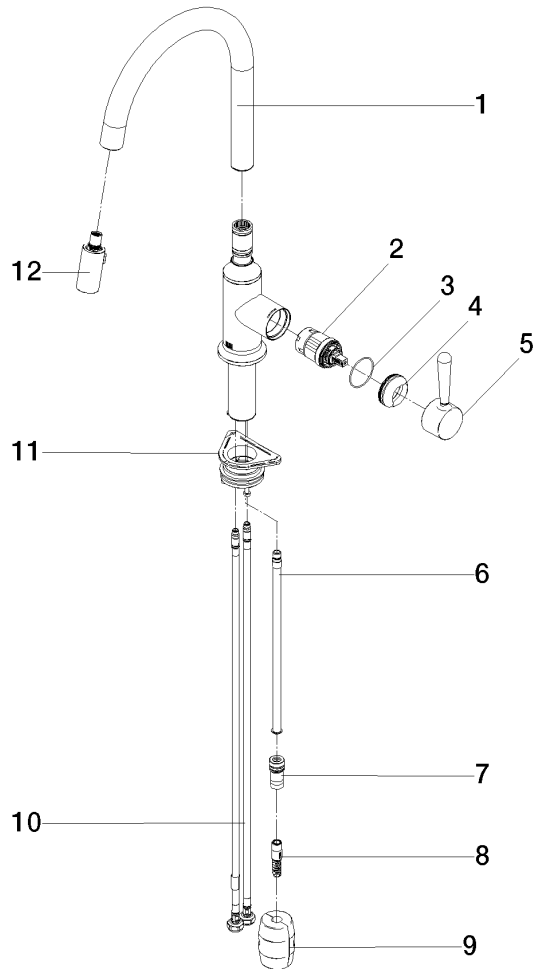

33 870 809

- 240mm projection
- pivotable spout 360°
- Optional swivel limiter available with swivel limiter set 12 823 970 90
- air-enriched flow and spray flow
- 1800 mm metal shower hose
- sprayface with anti-scaling system
- max. flow 8 l/min at 3 bar flow pressure
- lead-free
- This product can help a building meet the requirements of Green Building Rating Systems, e.g. LEED®, BREEAM®, DGNB

Belgaqua_24-005-2 LGA_28

33 870 809

Product version from 7/1/2023

VAIA Single-lever mixer Pull-down with spray function - Platinum

VAIA

33 870 809

Spare parts list

Product version from 7/1/2023

No.	Item Number	Name	Quantity used	Delivery time
	90 28 22 397 00-08	spout	13	40