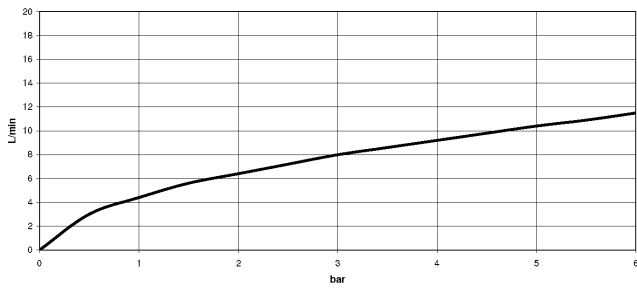

33 870 809

- 240mm projection
- pivotable spout 360°
- Optional swivel limiter available with swivel limiter set 12 823 970 90
- air-enriched flow and spray flow
- 1800 mm metal shower hose
- sprayface with anti-scaling system
- max. flow 8 l/min at 3 bar flow pressure
- lead-free
- This product can help a building meet the requirements of Green Building Rating Systems, e.g. LEED®, BREEAM®, DGNB

Recommended miscellaneous

Swivel limitation set - 12 823 970 90

Recommended miscellaneous

VAIA Dispenser with rosette - Platinum 82 434 809-08

33 870 809

mm [inches]
1:5

Flow rate chart

Codes & Standards

No.	Item Number	Name	Quantity used	Delivery time
	90 28 22 397 00-08	spout	13	40