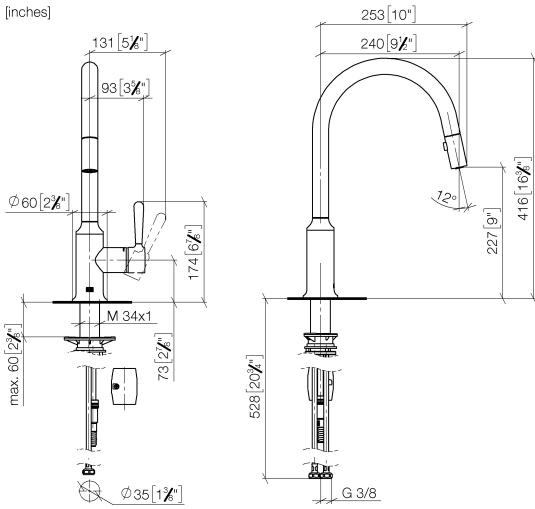

33 870 809

- 240mm projection
- pivotable spout 360°
- Optional swivel limiter available with swivel limiter set 12 823 970 90
- air-enriched flow and spray flow
- 1800 mm metal shower hose
- sprayface with anti-scaling system
- max. flow 8 l/min at 3 bar flow pressure
- lead-free
- This product can help a building meet the requirements of Green Building Rating Systems, e.g. LEED®, BREEAM®, DGNB

Recommended miscellaneous

Swivel limitation set - 12 823 970 90

Recommended miscellaneous

VAIA Dispenser with rosette - Platinum 82 434 809-08

33 870 809

mm [inches]
1:5

Flow rate chart

Codes & Standards

Belgaqua_24-005-2 LGA_28

33 870 809

Product version from 7/1/2023

VAIA Single-lever mixer Pull-down with spray function - Platinum

VAIA

33 870 809

Spare parts list

Product version from 7/1/2023

No.	Item Number	Name	Quantity used	Delivery time
	90 28 22 397 00-08	spout	13	40