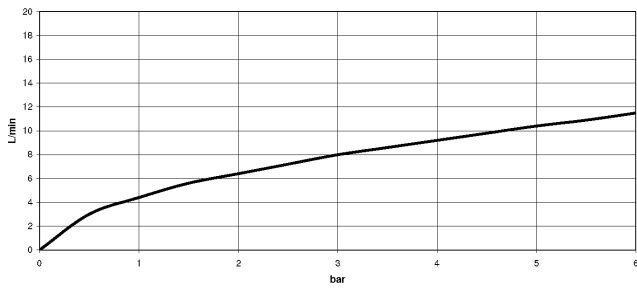

Flow rate chart

Codes & Standards

DIN 4109

EN 1717

ISO 3822

Ü-Zeichen