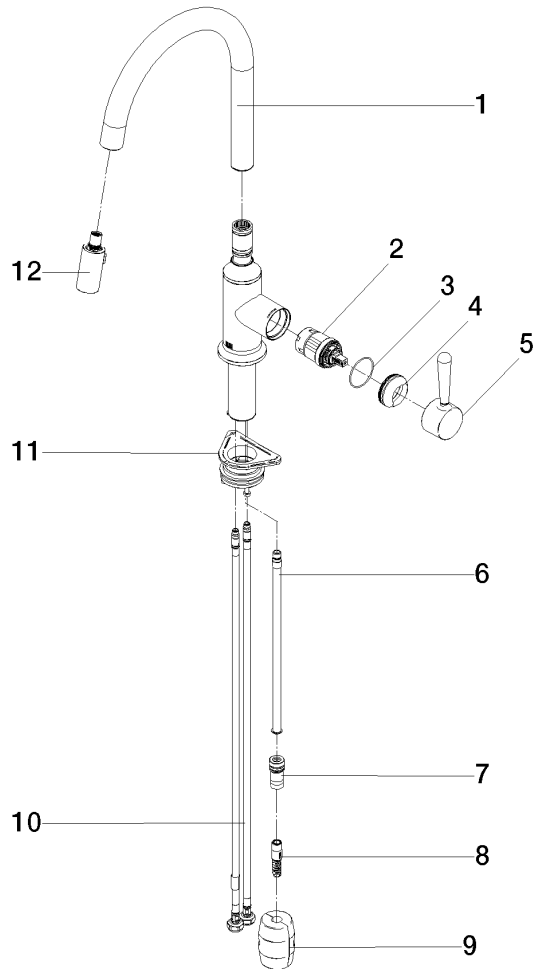

33 870 809

- 240mm projection
- pivotable spout 360°
- Optional swivel limiter available with swivel limiter set 12 823 970 90
- air-enriched flow and spray flow
- 1800 mm metal shower hose
- sprayface with anti-scaling system
- max. flow 8 l/min at 3 bar flow pressure
- lead-free
- This product can help a building meet the requirements of Green Building Rating Systems, e.g. LEED®, BREEAM®, DGNB

Flow rate chart

Codes & Standards

DIN 4109

EN 1717

ISO 3822

Ü-Zeichen

VAIA Single-lever mixer Pull-down with spray function - Durabronss (23kt Gold)

VAIA

33 870 809

Certificates

Belgaqua_24-005-2 LGA_28

33 870 809

Product version from 7/1/2023

VAIA Single-lever mixer Pull-down with spray function - Durabrass (23kt Gold)

VAIA

33 870 809

Spare parts list

Product version from 7/1/2023

No.	Item Number	Name	Quantity used	Delivery time
	90 28 22 397 00-09	spout	13	40