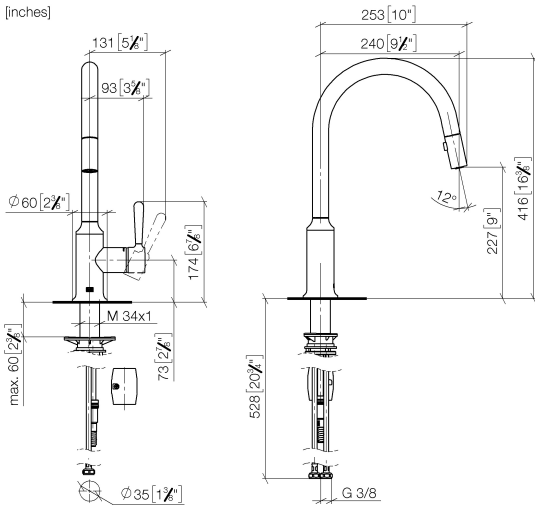

33 870 809

- 240mm projection
- pivotable spout 360°
- Optional swivel limiter available with swivel limiter set 12 823 970 90
- air-enriched flow and spray flow
- 1800 mm metal shower hose
- sprayface with anti-scaling system
- max. flow 8 l/min at 3 bar flow pressure
- lead-free
- This product can help a building meet the requirements of Green Building Rating Systems, e.g. LEED®, BREEAM®, DGNB

Recommended miscellaneous

Swivel limitation set -

12 823 970 90

Recommended miscellaneous

VAIA Dispenser with rosette - Durabronss (23kt Gold)

82 434 809-09

33 870 809

mm [inches]
1:5

Flow rate chart

Codes & Standards

DIN 4109

EN 1717

ISO 3822

Ü-Zeichen

VAIA Single-lever mixer Pull-down with spray function - Durabronss (23kt Gold)

VAIA

Spare parts list

Product version from 7/1/2023

No.	Item Number	Name	Quantity used	Delivery time
	90 28 22 397 00-09	spout	13	40