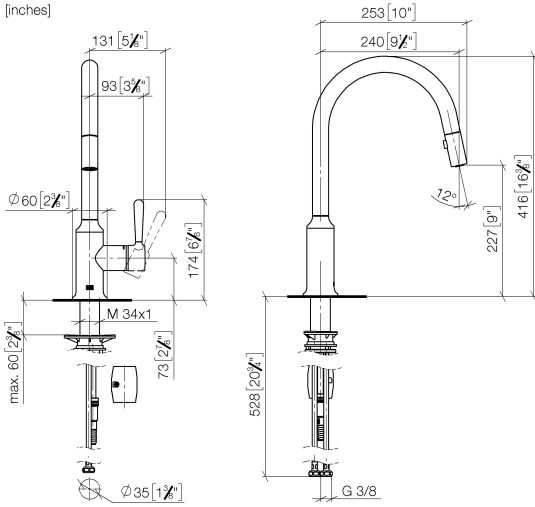

**VAIA Single-lever mixer Pull-down with spray function - Brushed Champagne (22kt Gold)**

VAIA

33 870 809

- 240mm projection
- pivotable spout 360°
- Optional swivel limiter available with swivel limiter set 12 823 970 90
- air-enriched flow and spray flow
- 1800 mm metal shower hose
- sprayface with anti-scaling system
- max. flow 8 l/min at 3 bar flow pressure
- lead-free
- This product can help a building meet the requirements of Green Building Rating Systems, e.g. LEED®, BREEAM®, DGNB

**Recommended miscellaneous**

**Swivel limitation set -**

12 823 970 90

**Recommended miscellaneous**

**VAIA Dispenser with rosette -  
Brushed Champagne (22kt Gold)**

82 434 809-46

**VAIA Single-lever mixer Pull-down with spray function - Brushed Champagne (22kt Gold)**

VAIA

33 870 809  
mm [inches]  
1:5

**Flow rate chart**

**Codes & Standards**

DIN 4109

EN 1717

ISO 3822

Ü-Zeichen

Product version from 7/1/2023

VAIA Single-lever mixer Pull-down with spray function - Brushed Champagne  
(22kt Gold)

VAIA

33 870 809

**Spare parts list**

**Product version from 7/1/2023**

No.	Item Number	Name	Quantity used	Delivery time
	90 28 22 397 00-46	spout	13	30