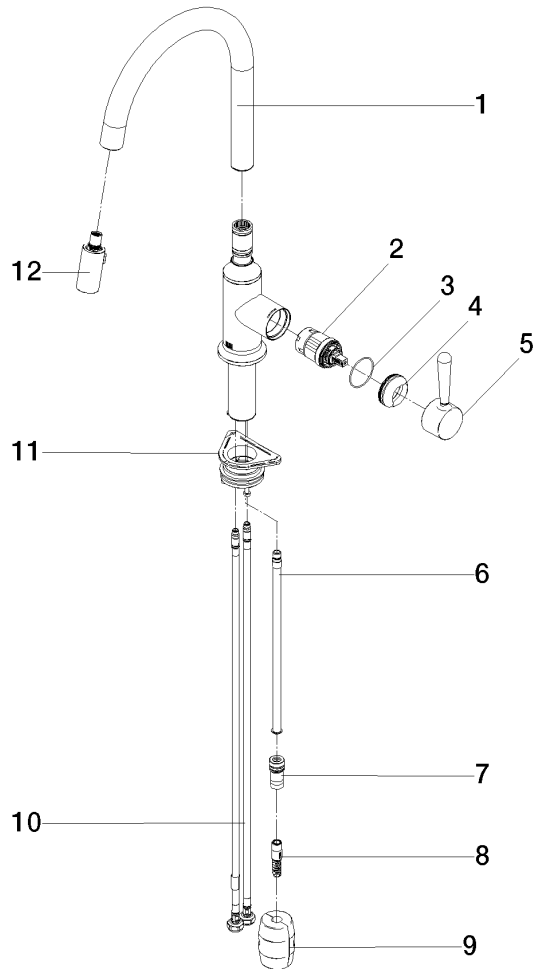

**VAIA Single-lever mixer Pull-down with spray function - Brushed Champagne (22kt Gold)**

VAIA

33 870 809

- 240mm projection
- pivotable spout 360°
- Optional swivel limiter available with swivel limiter set 12 823 970 90
- air-enriched flow and spray flow
- 1800 mm metal shower hose
- sprayface with anti-scaling system
- max. flow 8 l/min at 3 bar flow pressure
- lead-free
- This product can help a building meet the requirements of Green Building Rating Systems, e.g. LEED®, BREEAM®, DGNB

VAIA

33 870 809  
mm [inches]  
1:5

**Flow rate chart**

**Codes & Standards**

DIN 4109

EN 1717

ISO 3822

Ü-Zeichen

VAIA Single-lever mixer Pull-down with spray function - Brushed Champagne  
(22kt Gold)

---

VAIA

33 870 809

Certificates

---

Belgaqua\_24-005-2 LGA\_28

33 870 809

Product version from 7/1/2023

VAIA Single-lever mixer Pull-down with spray function - Brushed Champagne  
(22kt Gold)

VAIA

33 870 809

**Spare parts list**

**Product version from 7/1/2023**

No.	Item Number	Name	Quantity used	Delivery time
	90 28 22 397 00-46	spout	13	30