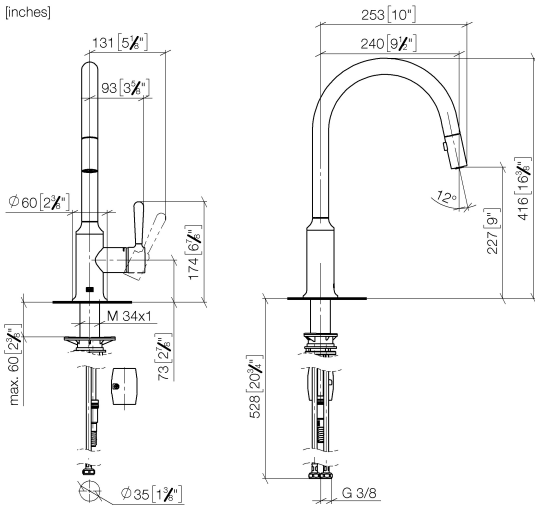

VAIA Single-lever mixer Pull-down with spray function - Champagne (22kt Gold)

VAIA

33 870 809

- 240mm projection
- pivotable spout 360°
- Optional swivel limiter available with swivel limiter set 12 823 970 90
- air-enriched flow and spray flow
- 1800 mm metal shower hose
- sprayface with anti-scaling system
- max. flow 8 l/min at 3 bar flow pressure
- lead-free
- This product can help a building meet the requirements of Green Building Rating Systems, e.g. LEED®, BREEAM®, DGNB

Recommended miscellaneous

Swivel limitation set -

12 823 970 90

Recommended miscellaneous

VAIA Dispenser with rosette - Champagne (22kt Gold)

82 434 809-47

33 870 809

mm [inches]
1:5

Flow rate chart

Codes & Standards

DIN 4109

EN 1717

ISO 3822

Ü-Zeichen

VAIA Single-lever mixer Pull-down with spray function - Champagne (22kt Gold)

VAIA

Spare parts list

Product version from 7/1/2023

No.	Item Number	Name	Quantity used	Delivery time
	90 28 22 397 00-47	spout	13	30