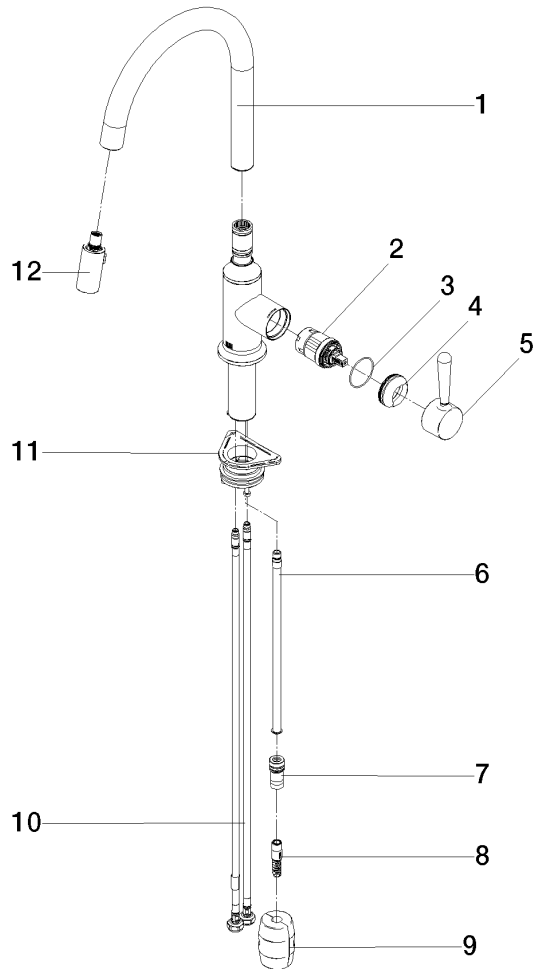

VAIA Single-lever mixer Pull-down with spray function - Champagne (22kt Gold)

VAIA

33 870 809

- 240mm projection
- pivotable spout 360°
- Optional swivel limiter available with swivel limiter set 12 823 970 90
- air-enriched flow and spray flow
- 1800 mm metal shower hose
- sprayface with anti-scaling system
- max. flow 8 l/min at 3 bar flow pressure
- lead-free
- This product can help a building meet the requirements of Green Building Rating Systems, e.g. LEED®, BREEAM®, DGNB

Flow rate chart

Codes & Standards

DIN 4109

EN 1717

ISO 3822

Ü-Zeichen

VAIA Single-lever mixer Pull-down with spray function - Champagne (22kt Gold)

VAIA

33 870 809

Certificates

Belgaqua_24-005-2 LGA_28

33 870 809

Product version from 7/1/2023

VAIA Single-lever mixer Pull-down with spray function - Champagne (22kt Gold)

VAIA

33 870 809

Spare parts list

Product version from 7/1/2023

No.	Item Number	Name	Quantity used	Delivery time
	90 28 22 397 00-47	spout	13	30