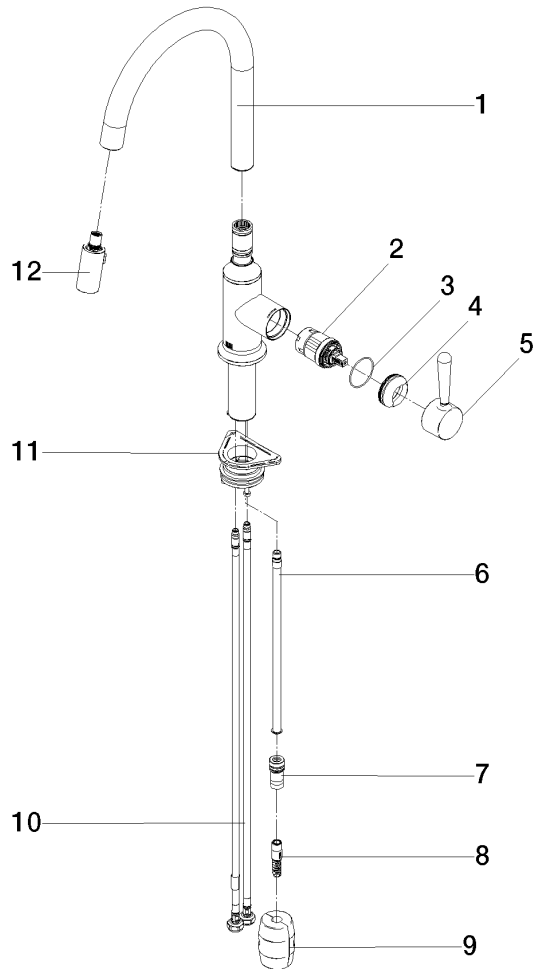

33 870 809

Product version from 7/1/2023