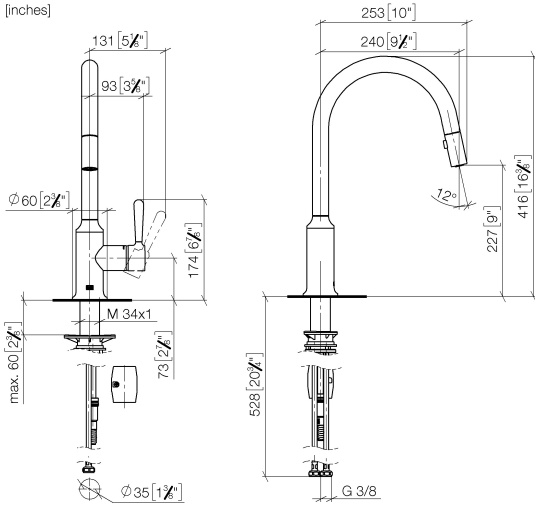

33 870 809

- 240mm projection
- pivotable spout 360°
- Optional swivel limiter available with swivel limiter set 12 823 970 90
- air-enriched flow and spray flow
- 1800 mm metal shower hose
- sprayface with anti-scaling system
- max. flow 8 l/min at 3 bar flow pressure
- lead-free
- This product can help a building meet the requirements of Green Building Rating Systems, e.g. LEED®, BREEAM®, DGNB

**Recommended miscellaneous**

**Swivel limitation set -**

12 823 970 90

**Recommended miscellaneous**

**VAIA Dispenser with rosette -  
Brushed Dark Platinum**

82 434 809-99

33 870 809

mm [inches]  
1:5

**Spare parts list**

**Product version from 7/1/2023**

No.	Item Number	Name	Quantity used	Delivery time
	90 28 22 397 00-99	spout	13	30