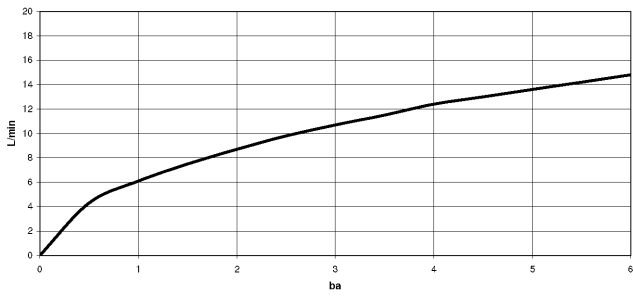

Flow rate chart

Codes & Standards

DIN 4109

EN 1717

ISO 3822

Ü-Zeichen