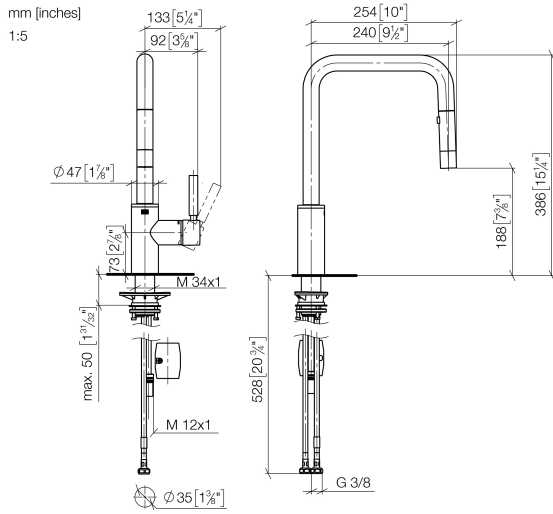

33 870 861

Flow rate chart

Codes & Standards

DIN 4109

EN 1717

ISO 3822

Ü-Zeichen