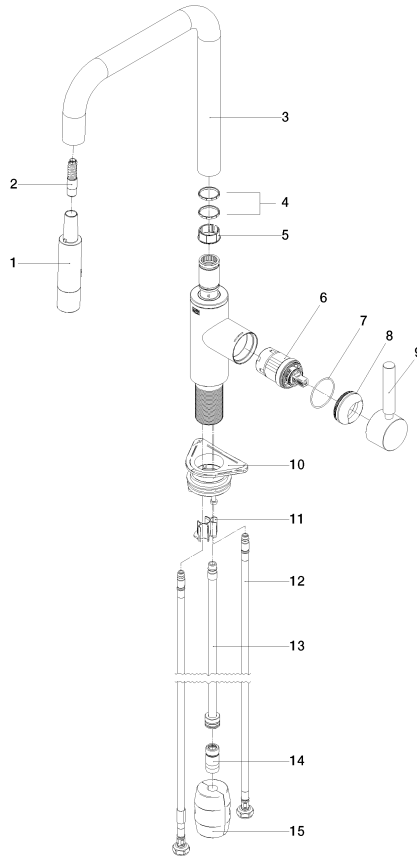

33 870 861

- 240mm projection
- pivotable spout 360°
- Optional swivel limiter available with swivel limiter set 12 823 970 90
- laminar and spray flow
- 1800 mm metal shower hose
- sprayface with anti-scaling system
- max. flow 10.4 l/min at 3 bar flow pressure
- lead-free
- This product can help a building meet the requirements of Green Building Rating Systems, e.g. LEED®, BREEAM®, DGNB

Ü-Zeichen

META SQUARE Single-lever mixer Pull-down with spray function - Platinum

META SQUARE

33 870 861

Certificates

Belgaqua_24-005-2 LGA_38

33 870 861

Product version from 2/1/2023

META SQUARE Single-lever mixer Pull-down with spray function - Platinum

META SQUARE

33 870 861

Spare parts list

Product version from 2/1/2023

No.	Item Number	Name	Quantity used	Delivery time
	90 12 11 148 00-08	shower	17	40