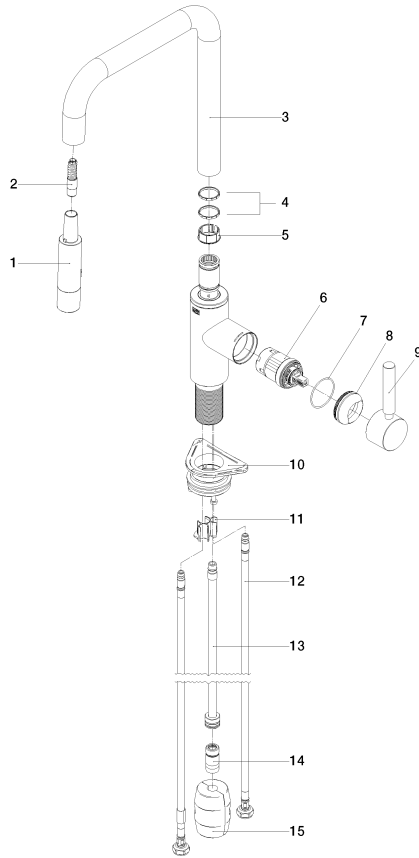

META SQUARE Single-lever mixer Pull-down with spray function - Champagne (22kt Gold) META SQUARE

33 870 861

- 240mm projection
- pivotable spout 360°
- Optional swivel limiter available with swivel limiter set 12 823 970 90
- laminar and spray flow
- 1800 mm metal shower hose
- sprayface with anti-scaling system
- max. flow 10.4 l/min at 3 bar flow pressure
- lead-free
- This product can help a building meet the requirements of Green Building Rating Systems, e.g. LEED®, BREEAM®, DGNB

33 870 861

mm [inches]

1:5

Flow rate chart

Codes & Standards

DIN 4109

EN 1717

ISO 3822

Ü-Zeichen

META SQUARE Single-lever mixer Pull-down with spray function - Champagne META SQUARE
(22kt Gold)

33 870 861
Certificates

Belgaqua_24-005-2 LGA_38

META SQUARE Single-lever mixer Pull-down with spray function - Champagne (22kt Gold) META SQUARE

33 870 861

Product version from 2/1/2023

META SQUARE Single-lever mixer Pull-down with spray function - Champagne (22kt Gold) META SQUARE

33 870 861

Spare parts list

Product version from 2/1/2023

No.	Item Number	Name	Quantity used	Delivery time
	90 12 11 148 00-47	shower	17	-