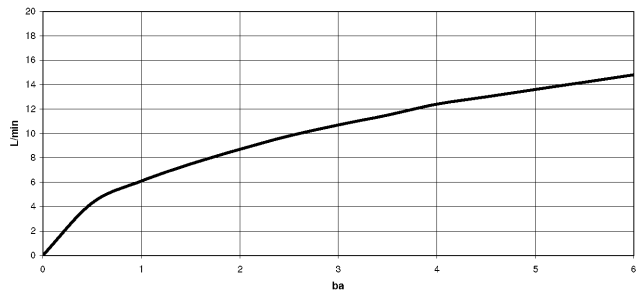

META SQUARE Single-lever mixer Pull-down with spray function - Champagne (22kt Gold) META SQUARE

33 870 861

- 240mm projection
- pivotable spout 360°
- Optional swivel limiter available with swivel limiter set 12 823 970 90
- laminar and spray flow
- 1800 mm metal shower hose
- sprayface with anti-scaling system
- max. flow 10.4 l/min at 3 bar flow pressure
- lead-free
- This product can help a building meet the requirements of Green Building Rating Systems, e.g. LEED®, BREEAM®, DGNB

33 870 861

mm [inches]

1:5

Flow rate chart

Codes & Standards

DIN 4109

EN 1717

ISO 3822