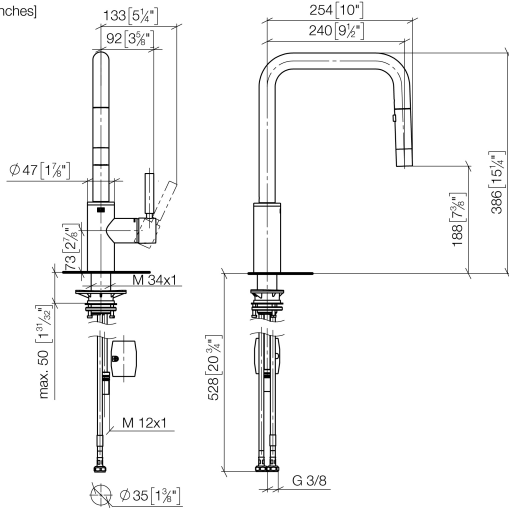

META SQUARE Single-lever mixer Pull-down with spray function - Champagne (22kt Gold) META SQUARE

33 870 861

- 240mm projection
- pivotable spout 360°
- Optional swivel limiter available with swivel limiter set 12 823 970 90
- laminar and spray flow
- 1800 mm metal shower hose
- sprayface with anti-scaling system
- max. flow 10.4 l/min at 3 bar flow pressure
- lead-free
- This product can help a building meet the requirements of Green Building Rating Systems, e.g. LEED®, BREEAM®, DGNB

33 870 861

mm [inches]

1:5

Flow rate chart

Codes & Standards

DIN 4109

EN 1717

ISO 3822

33 870 861

Product version from 2/1/2023

META SQUARE Single-lever mixer Pull-down with spray function - Champagne (22kt Gold) META SQUARE

33 870 861

Spare parts list

Product version from 2/1/2023

No.	Item Number	Name	Quantity used	Delivery time
	90 12 11 148 00-47	shower	17	-