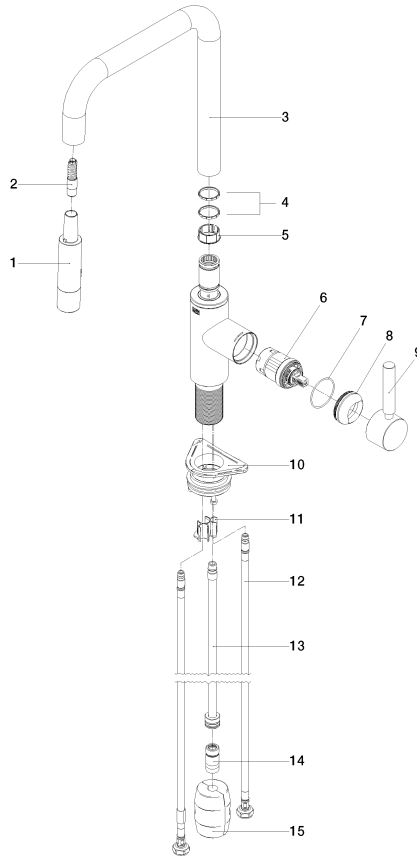

META SQUARE Single-lever mixer Pull-down with spray function - Brushed Chrome

META SQUARE

33 870 861

- 240mm projection
- pivotable spout 360°
- Optional swivel limiter available with swivel limiter set 12 823 970 90
- laminar and spray flow
- 1800 mm metal shower hose
- sprayface with anti-scaling system
- max. flow 10.4 l/min at 3 bar flow pressure
- lead-free
- This product can help a building meet the requirements of Green Building Rating Systems, e.g. LEED®, BREEAM®, DGNB

Recommended miscellaneous

	Strainer waste with control handle - Brushed Chrome	10 712 970-93
--	--	---------------

33 870 861

mm [inches]

1:5

Flow rate chart

Codes & Standards

DIN 4109

META SQUARE Single-lever mixer Pull-down with spray function - Brushed Chrome

META SQUARE

33 870 861

Product version from 2/1/2023

META SQUARE Single-lever mixer Pull-down with spray function - Brushed Chrome

META SQUARE

33 870 861

Spare parts list

Product version from 2/1/2023

No.	Item Number	Name	Quantity used	Delivery time
	90 12 11 148 00-93	shower	17	20