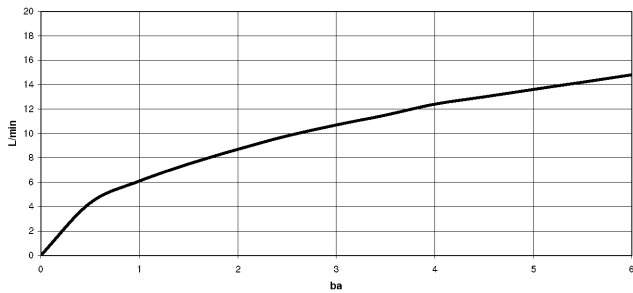

META SQUARE Single-lever mixer Pull-down with spray function - Brushed Chrome

META SQUARE

33 870 861

- 240mm projection
- pivotable spout 360°
- Optional swivel limiter available with swivel limiter set 12 823 970 90
- laminar and spray flow
- 1800 mm metal shower hose
- sprayface with anti-scaling system
- max. flow 10.4 l/min at 3 bar flow pressure
- lead-free
- This product can help a building meet the requirements of Green Building Rating Systems, e.g. LEED®, BREEAM®, DGNB

Recommended miscellaneous

	Strainer waste with control handle - Brushed Chrome	10 712 970-93
--	--	---------------

33 870 861

mm [inches]

1:5

Flow rate chart

Codes & Standards

DIN 4109