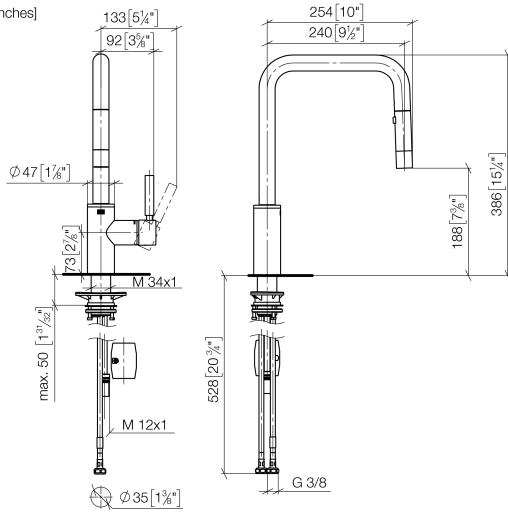

META SQUARE Single-lever mixer Pull-down with spray function - Brushed Chrome

META SQUARE

33 870 861

- 240mm projection
- pivotable spout 360°
- Optional swivel limiter available with swivel limiter set 12 823 970 90
- laminar and spray flow
- 1800 mm metal shower hose
- sprayface with anti-scaling system
- max. flow 10.4 l/min at 3 bar flow pressure
- lead-free
- This product can help a building meet the requirements of Green Building Rating Systems, e.g. LEED®, BREEAM®, DGNB

Recommended miscellaneous

	Swivel limitation set -	12 823 970 90
--	--------------------------------	---------------

Recommended miscellaneous

	Dispenser without rosette - Brushed Chrome	82 424 970-93
--	---	---------------

Recommended miscellaneous

	Strainer waste with control handle - Brushed Chrome	10 712 970-93
--	--	---------------

33 870 861

mm [inches]

1:5

Flow rate chart

Codes & Standards

DIN 4109

EN 1717

ISO 3822

Ü-Zeichen

META SQUARE Single-lever mixer Pull-down with spray function - Brushed
Chrome

META SQUARE

33 870 861

Certificates

Belgaqua_24-005-2 LGA_38