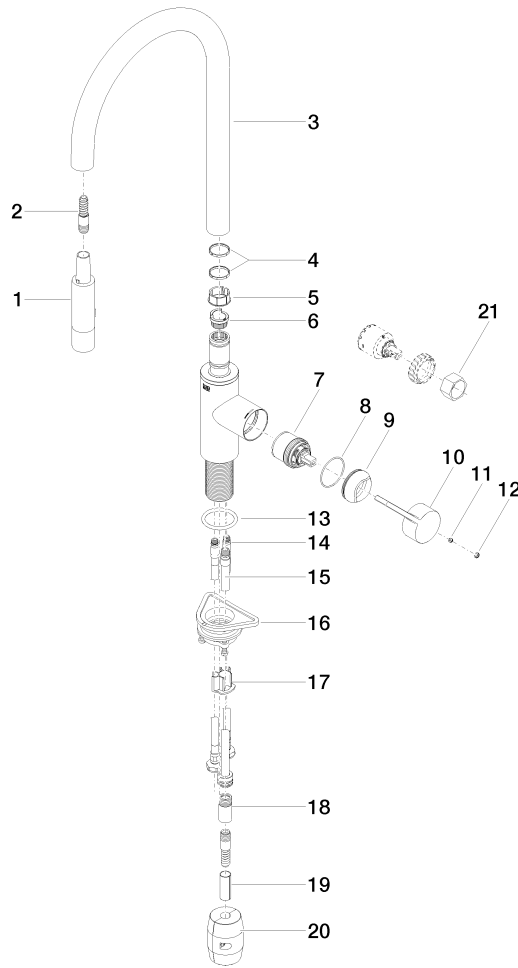

33 870 875

- 240mm projection
- pivotable spout 360°
- Optional swivel limiter available with swivel limiter set 12 823 970 90
- laminar and spray flow
- height of mixer 500 mm
- height up to laminar flow regulator 240 mm
- hole diameter 35 mm
- 1800 mm metal shower hose
- sprayface with anti-scaling system
- max. flow 10.4 l/min at 3 bar flow pressure
- lead-free
- This product can help a building meet the requirements of Green Building Rating Systems, e.g. LEED®, BREEAM®, DGNB

Recommended miscellaneous

	<b>Dispenser without rosette - Chrome</b>	82 424 970-00
---	---	---------------

33 870 875

mm [inches]

### Flow rate chart

### Certificates

Belgaqua\_21-027- 27\_3. LGA\_28657. GDV\_0400314.

33 870 875

Spare parts list

No.	Item Number	Name	Quantity used	Delivery time
1	90 12 11 148 00-00	shower	1	10
2	04 30 02 120 00-00	hose	1	10
3	90 28 22 304 00-00	spout	1	10
4	09 28 10 160 90	ring	2	2
5	09 18 40 186 90	sleeve	1	2
6	09 30 11 203 90	ring	1	2
7	90 15 05 064 05 90	cartridge	1	2
8	09 14 10 190 90	seal	1	2
9	09 28 30 030-00	cover	1	10
10	09 20 87 020-00	handle	1	10
11	90 31 11 063 00 90	pin	1	2
12	90 31 20 087 00-00	plug	1	10
13	09 14 10 036 90	seal	1	2
14	04 30 04 101 00 90	hose	2	2
15	04 28 20 067 00 90	pipe	1	2
16	04 30 11 040 00 90	fixing set	1	2
17	09 20 93 056 90	insert	1	2
18	90 24 03 253 00 90	adaptor	1	2
19	09 30 03 038 90	hose	1	2
20	04 21 50 010 00 90	accessories	1	2
21	90 30 09 031 00 90	key	1	2