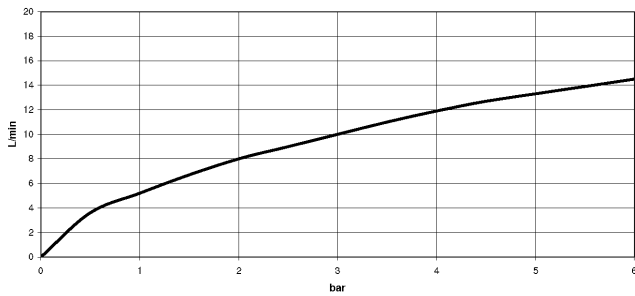

33 870 875

- 240mm projection
- pivotable spout 360°
- Optional swivel limiter available with swivel limiter set 12 823 970 90
- laminar and spray flow
- height of mixer 500 mm
- height up to laminar flow regulator 240 mm
- hole diameter 35 mm
- 1800 mm metal shower hose
- sprayface with anti-scaling system
- max. flow 10.4 l/min at 3 bar flow pressure
- lead-free
- This product can help a building meet the requirements of Green Building Rating Systems, e.g. LEED®, BREEAM®, DGNB

**Recommended miscellaneous**

	<b>Strainer waste with control handle - Matte Black</b>	10 712 970-33
---	---	---------------

33 870 875

mm [inches]

**Flow rate chart**

**Codes & Standards**

DIN 4109

EN 1717