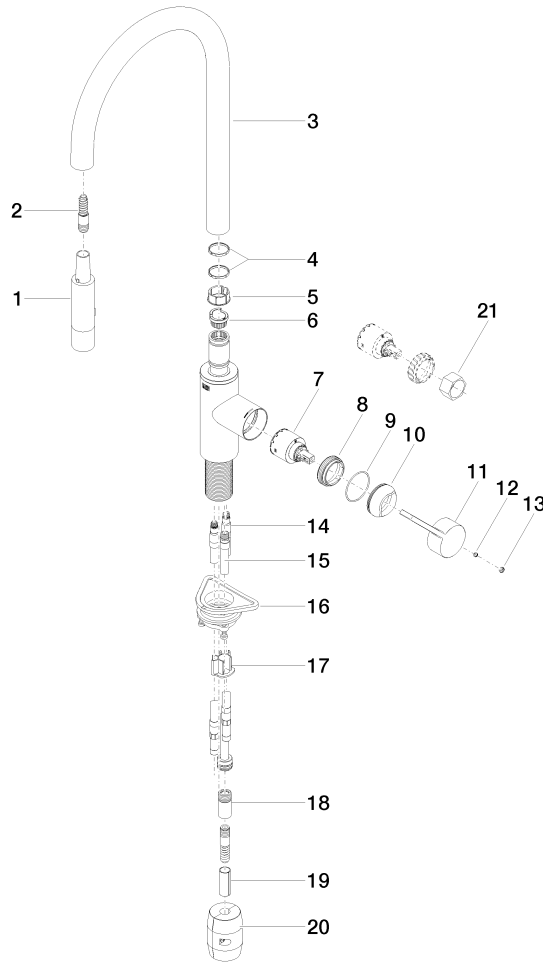

33 870 875

Product version from 5/3/2021 to 6/1/2021

Product version from 6/1/2021