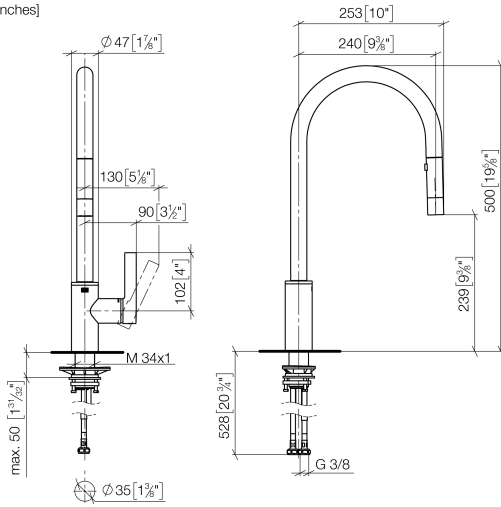

33 870 875

- 240mm projection
- pivotable spout 360°
- Optional swivel limiter available with swivel limiter set 12 823 970 90
- laminar and spray flow
- height of mixer 500 mm
- height up to laminar flow regulator 240 mm
- hole diameter 35 mm
- 1800 mm metal shower hose
- sprayface with anti-scaling system
- max. flow 10.4 l/min at 3 bar flow pressure
- lead-free
- This product can help a building meet the requirements of Green Building Rating Systems, e.g. LEED®, BREEAM®, DGNB

**Recommended miscellaneous**

	<b>Swivel limitation set -</b>	12 823 970 90
---	--------------------------------	---------------

**Recommended miscellaneous**

	<b>Dispenser without rosette - Matte Black</b>	82 424 970-33
---	--	---------------

**Recommended miscellaneous**

	<b>Strainer waste with control handle - Matte Black</b>	10 712 970-33
---	---	---------------

33 870 875

mm [inches]

**Flow rate chart**

**Codes & Standards**

DIN 4109

EN 1717