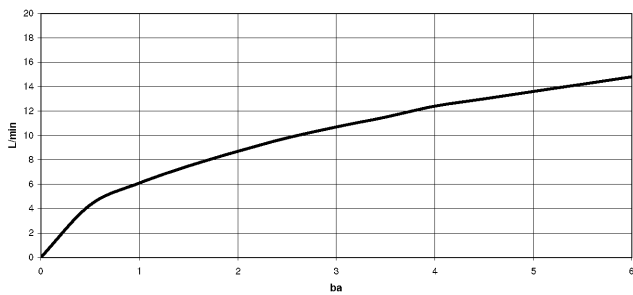

Flow rate chart

Certificates

LGA_38636.

Belgaqua_24-005-
27_3.