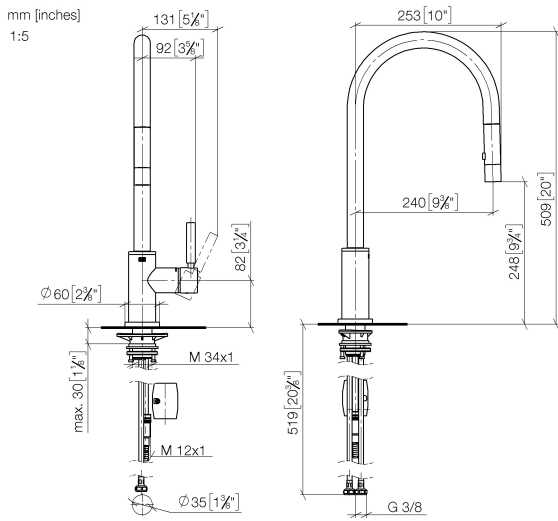

33 870 888

- 240mm projection
- pivotable spout 360°
- Optional swivel limiter available with swivel limiter set 12 823 970 90
- laminar and spray flow
- 1800 mm metal shower hose
- sprayface with anti-scaling system
- max. flow 10.4 l/min at 3 bar flow pressure
- lead-free
- This product can help a building meet the requirements of Green Building Rating Systems, e.g. LEED®, BREEAM®, DGNB

Recommended miscellaneous

Swivel limitation set -

12 823 970 90

Recommended miscellaneous

Strainer waste with control handle - Chrome 10 710 970-00

Recommended miscellaneous

Dispenser with rosette - Chrome

82 444 970-00

33 870 888

Flow rate chart

Certificates

LGA\_38636.

Belgaqua\_24-005-  
27\_3.

33 870 888

### Spare parts list

No.	Item Number	Name	Quantity used	Delivery time
1	90 12 11 148 00-00	shower	1	10
2	04 30 02 120 00-00	hose	1	10
3	90 28 22 304 00-00	spout	1	10
4	09 28 10 160 90	ring	2	2
5	09 18 40 186 90	sleeve	1	2
6	90 15 05 064 05 90	cartridge	1	2
7	09 14 10 190 90	seal	1	2
8	09 28 30 030-00	cover	1	10
9	90 20 66 027 00-00	handle	1	10
10	09 14 10 036 90	seal	1	2
11	90 27 22 047 00-00	rosette	1	-
Spare part can no longer be ordered, please order the replacement item				
12	09 14 10 050 90	seal	1	2
13	04 30 11 040 00 90	fixing set	1	2
14	09 20 93 056 90	insert	1	2
15	04 30 04 101 00 90	hose	2	2
16	04 28 20 067 00 90	pipe	1	2
17	90 24 03 253 00 90	adaptor	1	2
18	04 21 50 010 00 90	accessories	1	2