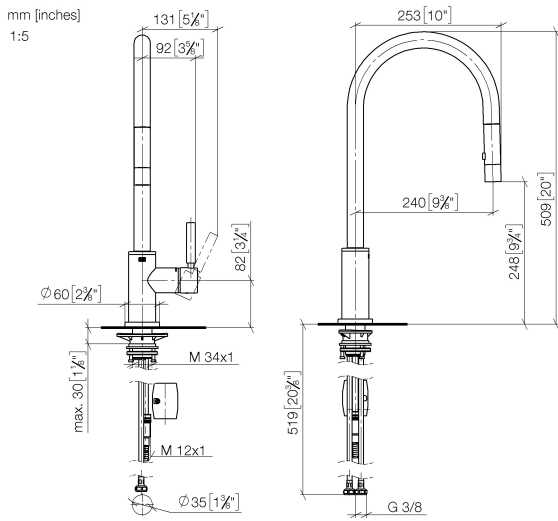

33 870 888 Product version from 2/1/2023