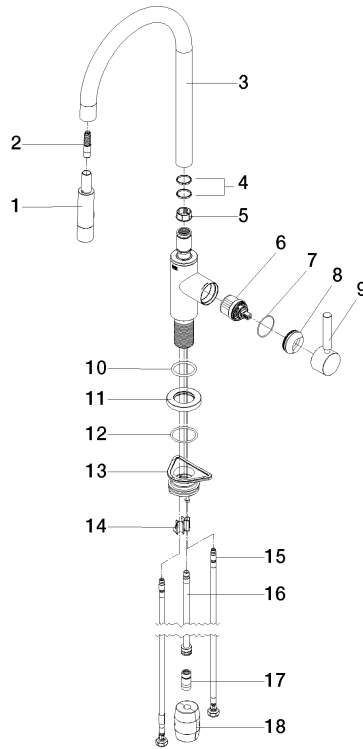

33 870 888 Product version from 2/1/2023

- 240mm projection
- pivotable spout 360°
- Optional swivel limiter available with swivel limiter set 12 823 970 90
- laminar and spray flow
- 1800 mm metal shower hose
- sprayface with anti-scaling system
- max. flow 10.4 l/min at 3 bar flow pressure
- lead-free
- Flow modes can be changed while the water is running
- This product can help a building meet the requirements of Green Building Rating Systems, e.g. LEED®, BREEAM®, DGNB

## TARA Single-lever mixer Pull-down with spray function - Durabronss (23kt Gold)

---

TARA

33 870 888 Product version from 2/1/2023

# TARA Single-lever mixer Pull-down with spray function - Durabrass (23kt Gold)

TARA

33 870 888 Product version from 2/1/2023

## Spare parts list

No.	Item Number	Name	Quantity used	Delivery time
1	90 12 11 148 00-09	shower	1	-
Spare part can no longer be ordered, please order the replacement item				
2	04 30 02 120 00-85	hose	1	30
3	90 28 22 304 00-09	spout	1	40
4	09 28 10 160 90	ring	2	2
5	09 18 40 186 90	sleeve	1	2
6	90 15 05 064 05 90	cartridge	1	2
7	09 14 10 190 90	seal	1	2
8	09 28 30 030-09	cover	1	40
9	90 20 66 027 00-09	handle	1	40
10	09 14 10 036 90	seal	1	2
11	90 27 22 047 00-09	rosette	1	-
Spare part can no longer be ordered, please order the replacement item				
12	09 14 10 050 90	seal	1	2
13	04 30 11 040 00 90	fixing set	1	2
14	09 20 93 056 90	insert	1	2
15	04 30 04 101 00 90	hose	2	2
16	04 28 20 067 00 90	pipe	1	2
17	90 24 03 253 00 90	adaptor	1	2
18	04 21 50 010 00 90	accessories	1	2