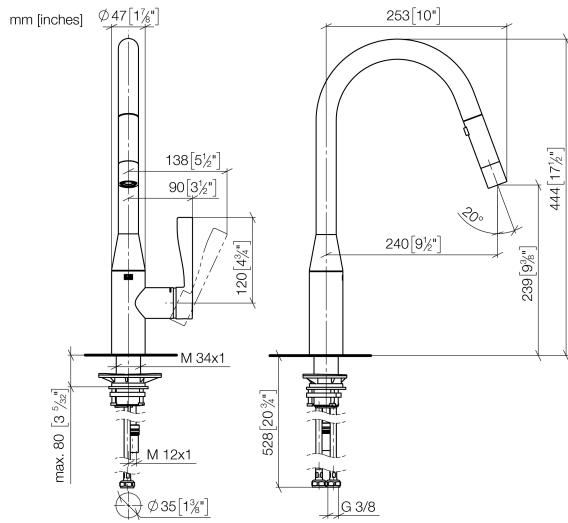

33 870 895

- 240mm projection
- pivotable spout 360°
- Optional swivel limiter available with swivel limiter set 12 821 970 90
- laminar and spray flow
- height of mixer 444 mm
- height up to laminar flow regulator 240 mm
- hole diameter 35 mm
- 1800 mm metal shower hose
- sprayface with anti-scaling system
- max. flow 10.4 l/min at 3 bar flow pressure
- lead-free
- This product can help a building meet the requirements of Green Building Rating Systems, e.g. LEED®, BREEAM®, DGNB

Recommended miscellaneous

Swivel limitation set - 12 821 970 90

Recommended miscellaneous

Strainer waste with control handle - Chrome 10 712 970-00

Recommended miscellaneous

Dispenser without rosette - Chrome 82 424 970-00

33 870 895

Flow rate chart

Certificates

Belgaqua_21-027- 27_3. LGA_28657. GDV_0400314.

33 870 895

Spare parts list

No.	Item Number	Name	Quantity used	Delivery time
1	90 12 11 148 00-00	shower	1	10
2	04 30 02 120 00-00	hose	1	10
3	90 28 22 302 00-00	spout	1	10
4	09 28 10 160 90	ring	1	2
5	09 28 10 162 90	ring	1	2
6	09 28 10 161 90	ring	1	2
7	90 15 05 064 00 90	cartridge	1	2
8	09 23 10 072 90	nut	1	60
9	09 14 10 190 90	seal	1	2
10	09 28 30 030-00	cover	1	10
11	09 20 89 020-00	handle	1	10
12	90 31 11 063 00 90	pin	1	2
13	90 31 20 087 00-00	plug	1	10
14	04 30 04 101 00 90	hose	2	2
15	04 28 20 067 00 90	pipe	1	2
16	04 30 11 040 00 90	fixing set	1	2
17	09 20 93 056 90	insert	1	2
18	90 24 03 253 00 90	adaptor	1	2
19	09 30 03 038 90	hose	1	2
20	04 21 50 010 00 90	accessories	1	2
21	90 30 09 031 00 90	key	1	2