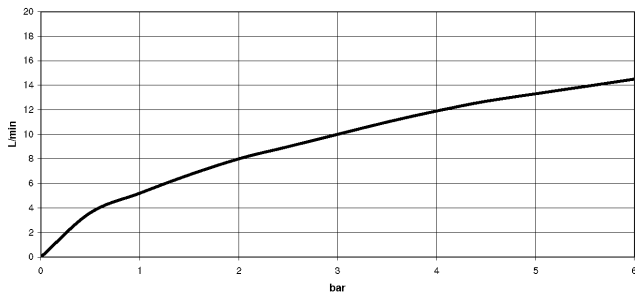

Flow rate chart

Codes & Standards

DIN 4109

EN 1717

Executive Order
no. 1007

ISO 3822

Ü-Zeichen