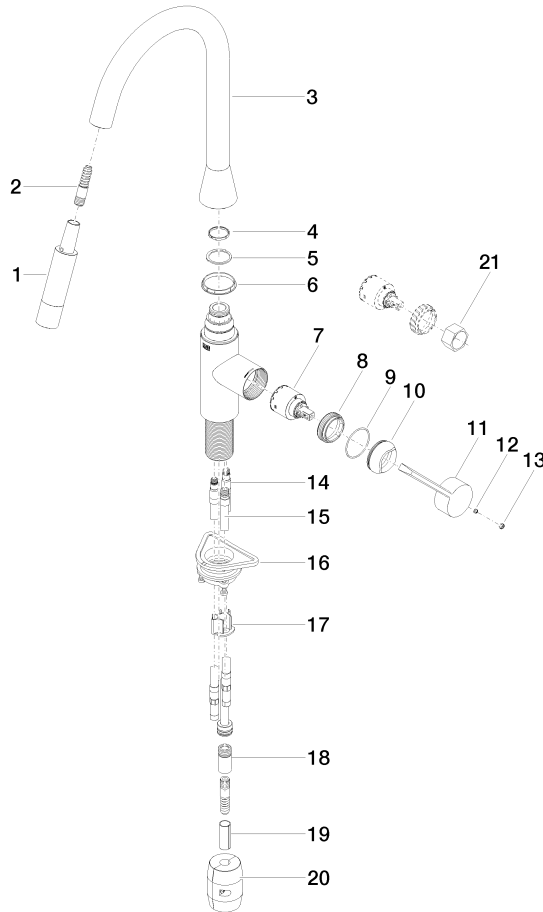

33 870 895

- 240mm projection
- pivotable spout 360°
- Optional swivel limiter available with swivel limiter set 12 821 970 90
- laminar and spray flow
- height of mixer 444 mm
- height up to laminar flow regulator 240 mm
- hole diameter 35 mm
- 1800 mm metal shower hose
- sprayface with anti-scaling system
- max. flow 10.4 l/min at 3 bar flow pressure
- lead-free
- This product can help a building meet the requirements of Green Building Rating Systems, e.g. LEED®, BREEAM®, DGNB

Recommended miscellaneous

	Strainer waste with control handle - Matte Black	10 712 970-33
---	---	---------------

33 870 895

Flow rate chart

Codes & Standards

DIN 4109

Executive Order
no. 1007

ISO 3822

Ü-Zeichen

SYNC Single-lever mixer Pull-down with spray function - Matte Black

SYNC

33 870 895

Certificates

LGA_28

GDV_0400

33 870 895

Product version from 5/20/2021

33 870 895

Spare parts list

Product version from 5/20/2021