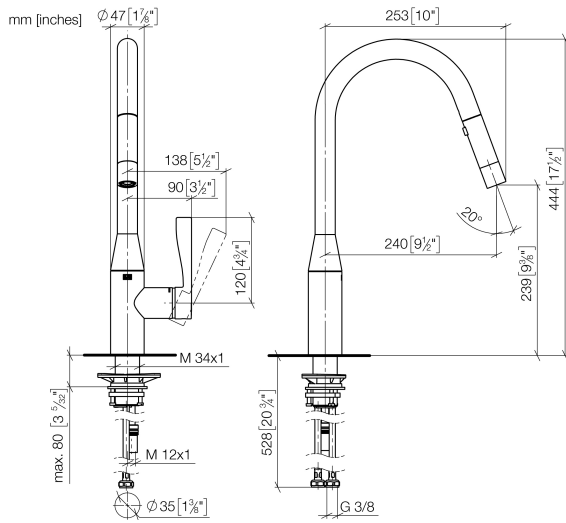

33 870 895

Flow rate chart

Codes & Standards

DIN 4109

Executive Order
no. 1007

ISO 3822

Ü-Zeichen