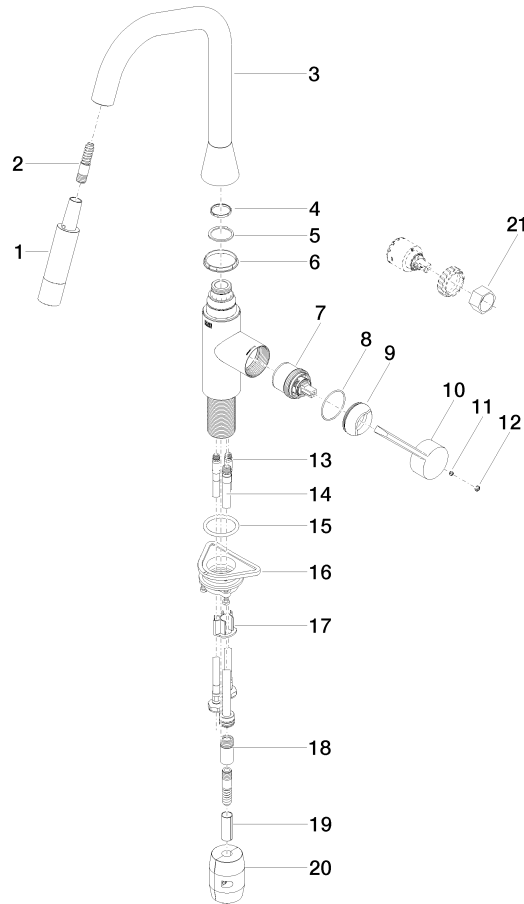

33 875 895

- 240mm projection
- pivotable spout 360°
- Optional swivel limiter available with swivel limiter set 12 821 970 90
- laminar and spray flow
- height of mixer 420 mm
- height up to laminar flow regulator 240 mm
- hole diameter 35 mm
- 1800 mm metal shower hose
- sprayface with anti-scaling system
- max. flow 10.4 l/min at 3 bar flow pressure
- lead-free
- This product can help a building meet the requirements of Green Building Rating Systems, e.g. LEED®, BREEAM®, DGNB

**Recommended miscellaneous**

**Swivel limitation set -** 12 821 970 90

**Recommended miscellaneous**

**Dispenser without rosette - Dark Chrome** 82 424 970-19

**Recommended miscellaneous**

**Strainer waste with control handle - Dark Chrome** 10 712 970-19

## SYNC Single-lever mixer Pull-down with spray function - Dark Chrome

---

SYNC

33 875 895

Certificates

---

GDV\_0400

33 875 895

## Spare parts list