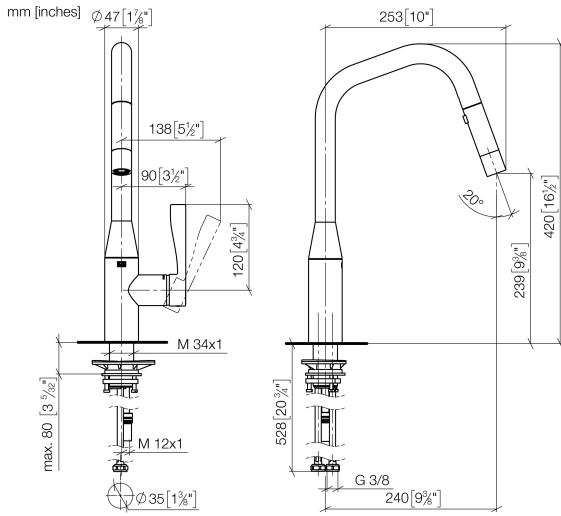

33 875 895

Flow rate chart

Codes & Standards

Executive Order
no. 1007