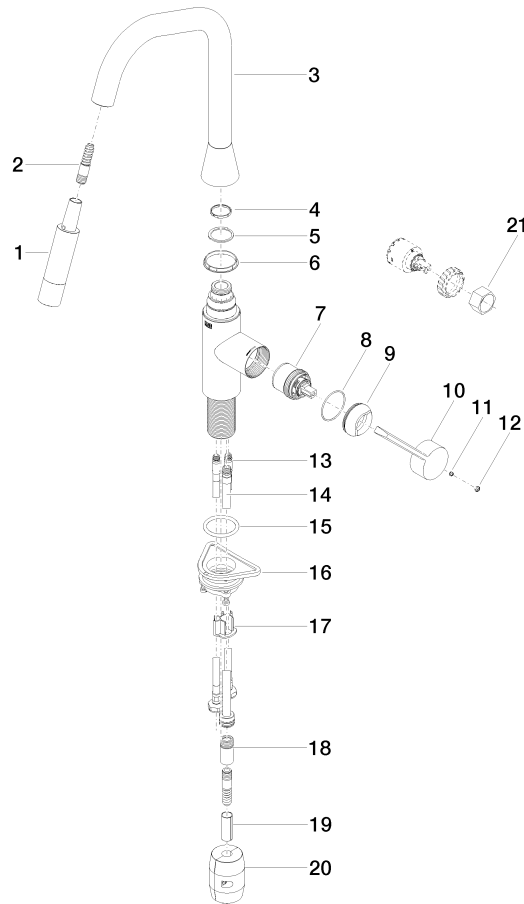

33 875 895

Product version from 7/1/2021