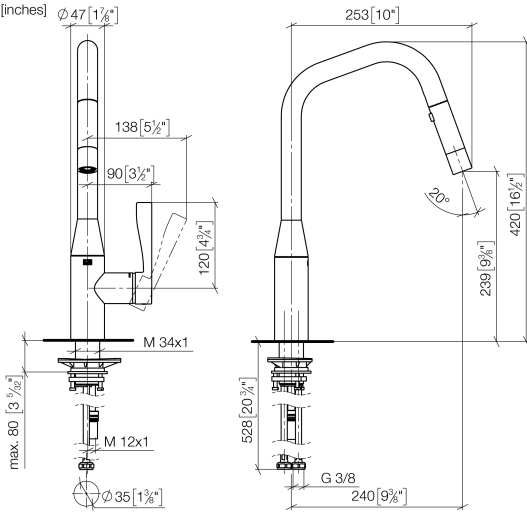

SYNC Single-lever mixer Pull-down with spray function - Brushed Dark Platinum

SYNC

33 875 895

- 240mm projection
- pivotable spout 360°
- Optional swivel limiter available with swivel limiter set 12 821 970 90
- laminar and spray flow
- height of mixer 420 mm
- height up to laminar flow regulator 240 mm
- hole diameter 35 mm
- 1800 mm metal shower hose
- sprayface with anti-scaling system
- max. flow 10.4 l/min at 3 bar flow pressure
- lead-free
- This product can help a building meet the requirements of Green Building Rating Systems, e.g. LEED®, BREEAM®, DGNB

mm [inches]

Flow rate chart

Codes & Standards

DIN 4109

EN 1717

Executive Order
no. 1007

ISO 3822

Ü-Zeichen

SYNC Single-lever mixer Pull-down with spray function - Brushed Dark
Platinum

SYNC

33 875 895

Certificates

GDV_0400

Belgaqua_21-027-2 LGA_28

SYNC Single-lever mixer Pull-down with spray function - Brushed Dark Platinum