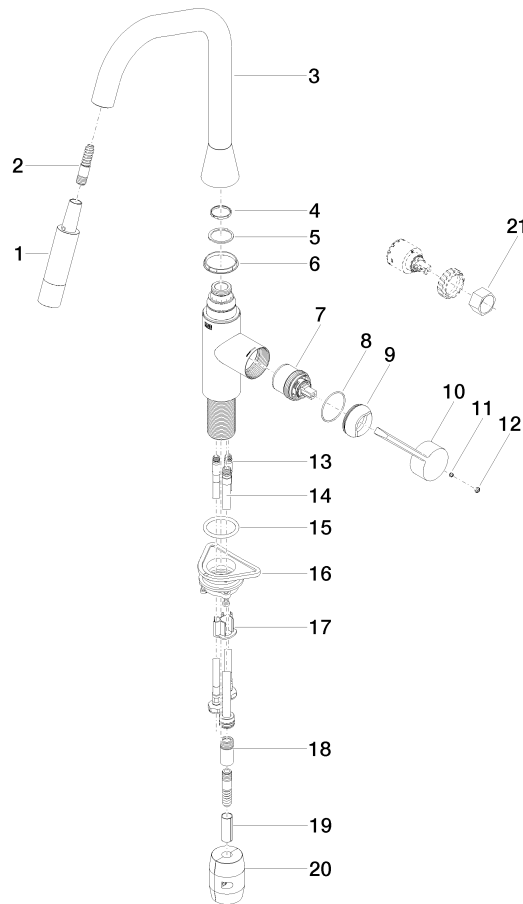

SYNC Single-lever mixer Pull-down with spray function - Brushed Dark Platinum

SYNC

33 875 895

- 240mm projection
- pivotable spout 360°
- Optional swivel limiter available with swivel limiter set 12 821 970 90
- laminar and spray flow
- height of mixer 420 mm
- height up to laminar flow regulator 240 mm
- hole diameter 35 mm
- 1800 mm metal shower hose
- sprayface with anti-scaling system
- max. flow 10.4 l/min at 3 bar flow pressure
- lead-free
- This product can help a building meet the requirements of Green Building Rating Systems, e.g. LEED®, BREEAM®, DGNB

SYNC Single-lever mixer Pull-down with spray function - Brushed Dark Platinum

SYNC

33 875 895

Spare parts list

Product version from 2/26/2015 to 1/7/2021

Product version from 1/7/2021 to 4/29/2021

Product version from 5/1/2021 to 6/1/2021