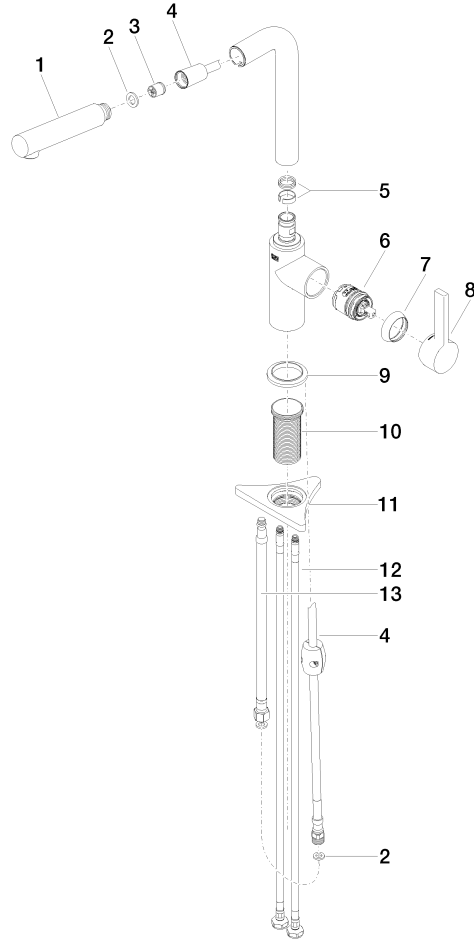

DORNBACHT PIUR Single-lever mixer Pull-out - Soft Black

33 950 210

- 204mm projection
- pivotable spout 360°
- air-enriched flow
- max. flow 8 l/min at 3 bar flow pressure
- fabric braided hose 1500 mm

Intrinsic protection against back flow.

	Soft Black	33 950 210-69
	Chrome	33 950 210-00
	Brushed Nickel	33 950 210-70

DORNBRACHT PIUR Single-lever mixer Pull-out - Soft Black

33 950 210

Flow rate chart

Codes & Standards

DIN 4109

EN 1717

ISO 3822

Ü-Zeichen

XP P 41-280

DORNBACHT PIUR Single-lever mixer Pull-out - Soft Black

33 950 210

Certificates

Belgaqua_23-012-2 ACS_23 ACC NY AbP_10

DORNBACHT PIUR Single-lever mixer Pull-out - Soft Black

33 950 210

Parts for other finishes can be found here: [Chrome](#)

DORNBACHT PIUR Single-lever mixer Pull-out - Soft Black

33 950 210

Spare parts list

No.	Item Number	Name	Quantity used	Delivery time
	90 12 11 180 00-69	shower	14	2