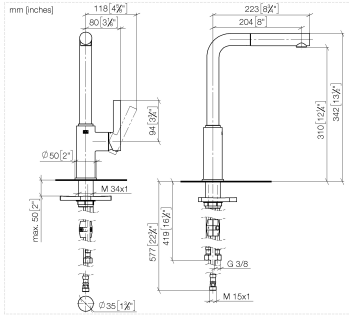

DORNBACHT PIUR Single-lever mixer Pull-out - Soft Black

33 950 210

- 204mm projection
- pivotable spout 360°
- air-enriched flow
- max. flow 8 l/min at 3 bar flow pressure
- fabric braided hose 1500 mm

Intrinsic protection against back flow.

	Soft Black	33 950 210-69
	Chrome	33 950 210-00
	Brushed Nickel	33 950 210-70

DORNBRACHT PIUR Single-lever mixer Pull-out - Soft Black

33 950 210

Flow rate chart

Codes & Standards

DIN 4109

EN 1717

ISO 3822

Ü-Zeichen

XP P 41-280

DORNBACHT PIUR Single-lever mixer Pull-out - Soft Black

33 950 210

Certificates

Belgaqua_23-012-2 ACS_23 ACC NY AbP_10

DORNBACHT PIUR Single-lever mixer Pull-out - Soft Black

33 950 210

Parts for other finishes can be found here: [Chrome](#)

DORNBACHT PIUR Single-lever mixer Pull-out - Soft Black

33 950 210

Spare parts list

No.	Item Number	Name	Quantity used	Delivery time
	90 12 11 180 00-69	shower	14	2