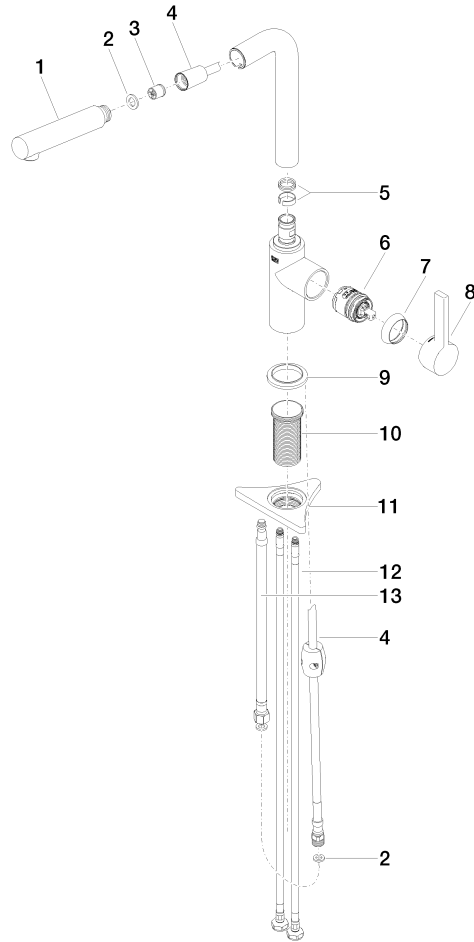

DORNBACHT PIUR Single-lever mixer Pull-out - Brushed Nickel

33 950 210

- 204mm projection
- pivotable spout 360°
- air-enriched flow
- max. flow 8 l/min at 3 bar flow pressure
- fabric braided hose 1500 mm

Intrinsic protection against back flow.

	Brushed Nickel	33 950 210-70
	Chrome	33 950 210-00
	Soft Black	33 950 210-69

DORNBRACHT PIUR Single-lever mixer Pull-out - Brushed Nickel

33 950 210

Flow rate chart

Certificates

Belgaqua_23-012-2 ACS_23 ACC NY AbP_10

DORNBACHT PIUR Single-lever mixer Pull-out - Brushed Nickel

33 950 210

Parts for other finishes can be found here: [Chrome](#)

DORNBACHT PIUR Single-lever mixer Pull-out - Brushed Nickel

33 950 210

Spare parts list

No.	Item Number	Name	Quantity used	Delivery time
	90 12 11 180 00-70	shower	14	2