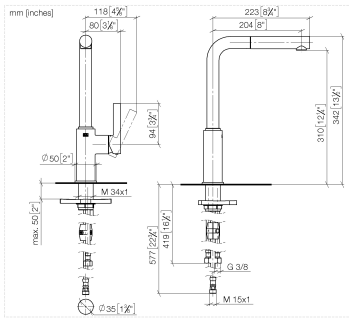

DORNBACHT PIUR Single-lever mixer Pull-out - Brushed Nickel

33 950 210

- 204mm projection
- pivotable spout 360°
- air-enriched flow
- max. flow 8 l/min at 3 bar flow pressure
- fabric braided hose 1500 mm

Intrinsic protection against back flow.

	Brushed Nickel	33 950 210-70
	Chrome	33 950 210-00
	Soft Black	33 950 210-69

DORNBRACHT PIUR Single-lever mixer Pull-out - Brushed Nickel

33 950 210

Flow rate chart

Codes & Standards

DIN 4109

EN 1717

ISO 3822

Ü-Zeichen

XP P 41-280

DORNBACHT PIUR Single-lever mixer Pull-out - Brushed Nickel

33 950 210

33 950 210

Spare parts list

No.	Item Number	Name	Quantity used	Delivery time
	90 12 11 180 00-70	shower	14	2