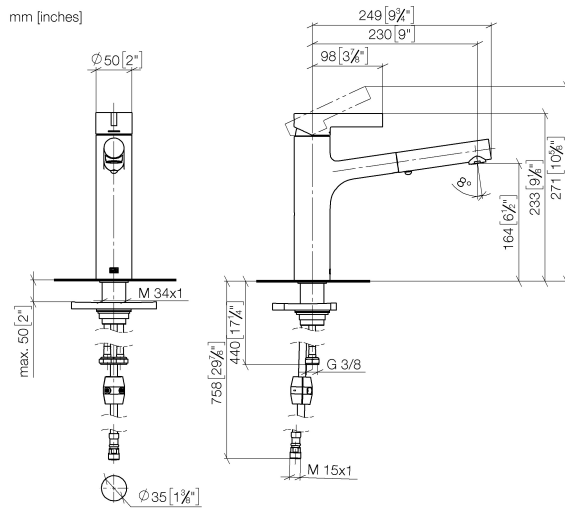

DORNBACHT LYV Single-lever mixer Pull-out with spray function - Chrome

33 960 110

- 230mm projection
- pivotable spout 120°
- air-enriched flow and spray flow
- fabric braided hose 1500 mm
- max. flow 7 l/min at 3 bar flow pressure

Intrinsic protection against back flow.

| | | |
|---|----------------|---------------|
|  | Chrome | 33 960 110-00 |
|  | Soft Black | 33 960 110-69 |
|  | Brushed Nickel | 33 960 110-70 |

DORNBACHT LYV Single-lever mixer Pull-out with spray function - Chrome

33 960 110

Flow rate chart

Certificates

Belgaqua_23-012- 27_3. AbP_10067.

ACS_23 ACC NY 085.

DORNBRAUCH LYV Single-lever mixer Pull-out with spray function - Chrome

33 960 110

Parts for other finishes can be found here: [Soft Black](#)

Spare parts list

| No. | Item Number | Name | Quantity used | Delivery time |
|-----|--------------------|--------------|---------------|---------------|
| 1 | 90 20 81 001 00-00 | handle | 1 | 2 |
| 2 | 90 28 30 010 00-00 | cover | 1 | 2 |
| 3 | 90 15 05 067 00 90 | cartridge | 1 | 2 |
| 4 | 90 18 40 227 00 90 | insert | 1 | 2 |
| 5 | 90 30 02 101 00 90 | hose | 1 | 2 |
| 6 | 90 23 01 051 00 90 | flow reducer | 1 | 2 |
| 7 | 90 14 05 081 00 90 | seal | 1 | 2 |
| 8 | 90 12 11 181 00-00 | shower | 1 | 2 |
| 9 | 90 14 15 062 00 90 | gasket kit | 1 | 2 |
| 10 | 90 30 01 211 00 90 | shaft | 1 | 2 |
| 11 | 90 14 05 080 00 90 | seal | 1 | 2 |
| 12 | 90 23 10 003 00 90 | fixing set | 1 | 2 |
| 13 | 04 30 04 100 00 90 | hose | 2 | 2 |
| 14 | 90 30 04 110 00 90 | hose | 1 | 2 |