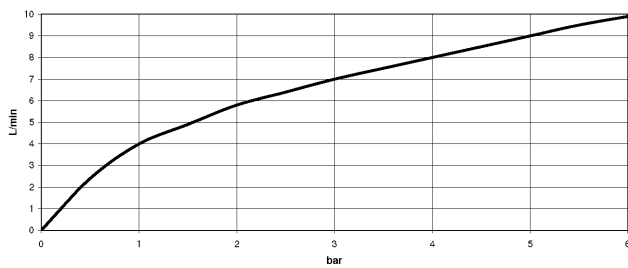

DORNBACHT LYV Single-lever mixer Pull-out with spray function - Chrome

33 960 110

- 230mm projection
- pivotable spout 120°
- air-enriched flow and spray flow
- fabric braided hose 1500 mm
- max. flow 7 l/min at 3 bar flow pressure

Intrinsic protection against back flow.

| | | |
|---|----------------|---------------|
|  | Chrome | 33 960 110-00 |
|  | Soft Black | 33 960 110-69 |
|  | Brushed Nickel | 33 960 110-70 |

DORNBACHT LYV Single-lever mixer Pull-out with spray function - Chrome

33 960 110

Flow rate chart

Certificates

Belgaqua_23-012- 27_3. AbP_10067.

ACS_23 ACC NY 085.

DORNBRAUCH LYV Single-lever mixer Pull-out with spray function - Chrome

33 960 110

Parts for other finishes can be found here: [Soft Black](#)