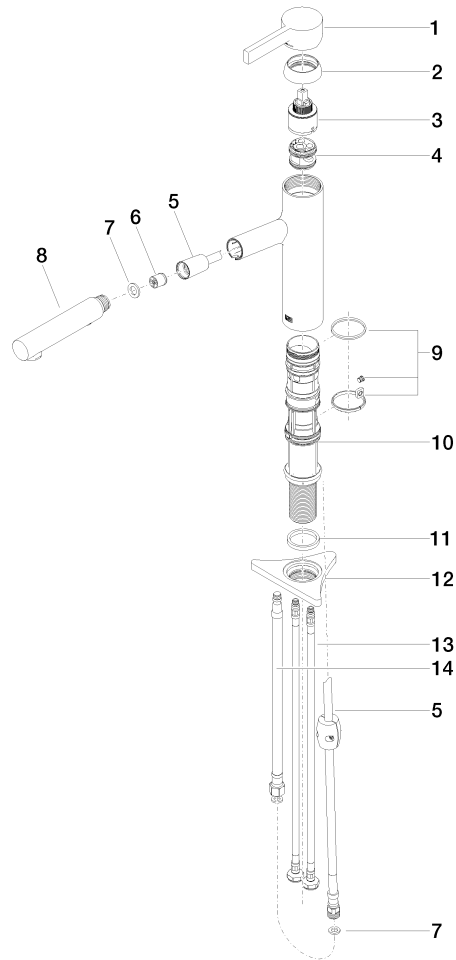

DORNBACHT LYV Single-lever mixer Pull-out with spray function - Chrome

33 960 110

- 230mm projection
- pivotable spout 120°
- air-enriched flow and spray flow
- fabric braided hose 1500 mm
- max. flow 7 l/min at 3 bar flow pressure

Intrinsic protection against back flow.

| | | |
|---|----------------|---------------|
|  | Chrome | 33 960 110-00 |
|  | Soft Black | 33 960 110-69 |
|  | Brushed Nickel | 33 960 110-70 |

DORNBACHT LYV Single-lever mixer Pull-out with spray function - Chrome

33 960 110

Flow rate chart

Certificates

Belgaqua_23-012- 27_3. AbP_10067.

ACS_23 ACC NY 085.

DORNBRAUCH LYV Single-lever mixer Pull-out with spray function - Chrome

33 960 110

Parts for other finishes can be found here: [Soft Black](#)

Spare parts list

| No. | Item Number | Name | Quantity used | Delivery time |
|-----|--------------------|--------------|---------------|---------------|
| 1 | 90 20 81 001 00-00 | handle | 1 | 2 |
| 2 | 90 28 30 010 00-00 | cover | 1 | 2 |
| 3 | 90 15 05 067 00 90 | cartridge | 1 | 2 |
| 4 | 90 18 40 227 00 90 | insert | 1 | 2 |
| 5 | 90 30 02 101 00 90 | hose | 1 | 2 |
| 6 | 90 23 01 051 00 90 | flow reducer | 1 | 2 |
| 7 | 90 14 05 081 00 90 | seal | 1 | 2 |
| 8 | 90 12 11 181 00-00 | shower | 1 | 2 |
| 9 | 90 14 15 062 00 90 | gasket kit | 1 | 2 |
| 10 | 90 30 01 211 00 90 | shaft | 1 | 2 |
| 11 | 90 14 05 080 00 90 | seal | 1 | 2 |
| 12 | 90 23 10 003 00 90 | fixing set | 1 | 2 |
| 13 | 04 30 04 100 00 90 | hose | 2 | 2 |
| 14 | 90 30 04 110 00 90 | hose | 1 | 2 |