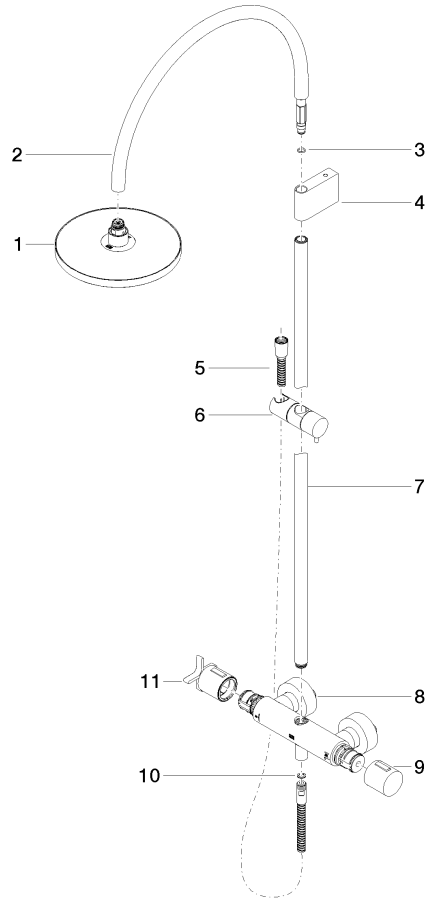

VAIA Shower pipe with shower thermostat without hand shower FlowReduce - Dark Chrome

34 459 809

- shower with fixed riser projection 452mm
- overhead shower: rain flow
- rain shower Ø 220 mm
- rain shower with anti-scale system
- max. rainshower flow 7 l/min
- Function from: 6 l/min
- rotary diverter with volume control and shut-off function
- slide-on rosettes Ø 70 mm
- height of fittings up to rain shower (bottom edge) 964mm
- height of fittings up to top edge of elbow 1267mm
- gauge 150 mm - 13 mm
- metal shower hose 1750mm with integrated anti-twist protection
- 1/2" connection
- slide bar
- Pipe diameter 23.5 mm
- This product can help a building meet the requirements of Green Building Rating Systems, e.g. LEED®, BREEAM®, DGNB
- WRAS

34 459 809

mm [inches]

1:10

Flow rate chart

Codes & Standards

DIN 4109

EN 1717

ISO 3822

Scottish Water
Byelaws

UK Water Supply
Regulations

Ü-Zeichen

VAIA Shower pipe with shower thermostat without hand shower FlowReduce - Dark Chrome

34 459 809

Certificates

WRAS_2204

Belgaqua_24-006-2 LGA_38

VAIA Shower pipe with shower thermostat without hand shower FlowReduce - Dark Chrome

34 459 809

Parts for other finishes can be found here: [Chrome](#)

Spare parts list

No.	Item Number	Name	Quantity used	Delivery time
1	90 12 05 092 20-19	shower	1	20
2	04 28 22 346 00-19	pipe	1	20
3	09 14 10 008 90	seal	1	2
4	90 17 11 150 00-19	holder	1	20
5	28 322 970-19	Metal shower hose 1/2" x 3/8" x 1750 mm - Dark Chrome	1	20
6	12 570 970-19	Slide unit - Dark Chrome	1	20
7	90 28 22 349 00-19	pipe	1	20
8	04 17 01 250 00-19	connection	1	20
9	90 17 33 015 00-19	handle	1	20
10	90 14 20 026 00 90	seal	1	2
11	90 17 33 030 00-19	handle	1	20