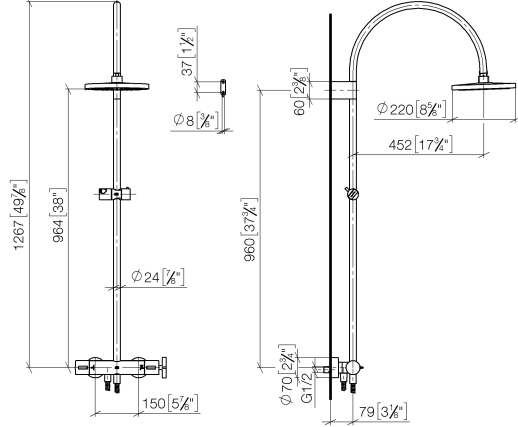

VAIA Shower pipe with shower thermostat without hand shower FlowReduce - Dark Chrome

34 459 809

- shower with fixed riser projection 452mm
- overhead shower: rain flow
- rain shower Ø 220 mm
- rain shower with anti-scale system
- max. rainshower flow 7 l/min
- Function from: 6 l/min
- rotary diverter with volume control and shut-off function
- slide-on rosettes Ø 70 mm
- height of fittings up to rain shower (bottom edge) 964mm
- height of fittings up to top edge of elbow 1267mm
- gauge 150 mm - 13 mm
- metal shower hose 1750mm with integrated anti-twist protection
- 1/2" connection
- slide bar
- Pipe diameter 23.5 mm
- This product can help a building meet the requirements of Green Building Rating Systems, e.g. LEED®, BREEAM®, DGNB
- WRAS

34 459 809

mm [inches]

1:10

Flow rate chart

Codes & Standards

DIN 4109

EN 1717

ISO 3822

VAIA Shower pipe with shower thermostat without hand shower FlowReduce - Dark Chrome

34 459 809

Parts for other finishes can be found here: [Chrome](#)

Spare parts list

No.	Item Number	Name	Quantity used	Delivery time
1	90 12 05 092 20-19	shower	1	20
2	04 28 22 346 00-19	pipe	1	20
3	09 14 10 008 90	seal	1	2
4	90 17 11 150 00-19	holder	1	20
5	28 322 970-19	Metal shower hose 1/2" x 3/8" x 1750 mm - Dark Chrome	1	20
6	12 570 970-19	Slide unit - Dark Chrome	1	20
7	90 28 22 349 00-19	pipe	1	20
8	04 17 01 250 00-19	connection	1	20
9	90 17 33 015 00-19	handle	1	20
10	90 14 20 026 00 90	seal	1	2
11	90 17 33 030 00-19	handle	1	20