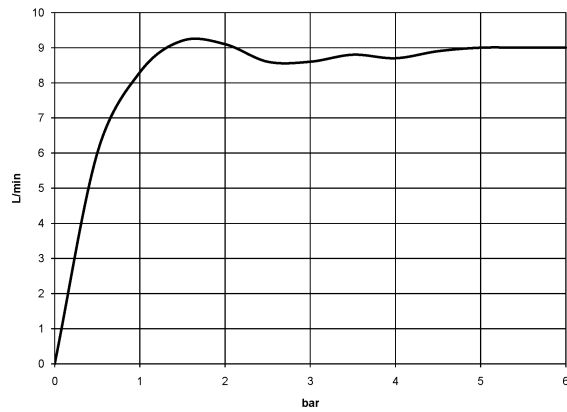

VAIA Shower pipe with shower thermostat without hand shower FlowReduce - Dark Chrome

34 459 809

- shower with fixed riser projection 452mm
- overhead shower: rain flow
- rain shower Ø 220 mm
- rain shower with anti-scale system
- max. rainshower flow 7 l/min
- Function from: 6 l/min
- rotary diverter with volume control and shut-off function
- slide-on rosettes Ø 70 mm
- height of fittings up to rain shower (bottom edge) 964mm
- height of fittings up to top edge of elbow 1267mm
- gauge 150 mm - 13 mm
- metal shower hose 1750mm with integrated anti-twist protection
- 1/2" connection
- slide bar
- Pipe diameter 23.5 mm
- This product can help a building meet the requirements of Green Building Rating Systems, e.g. LEED®, BREEAM®, DGNB
- WRAS

34 459 809

mm [inches]

1:10

Flow rate chart

Codes & Standards

DIN 4109

EN 1717

ISO 3822