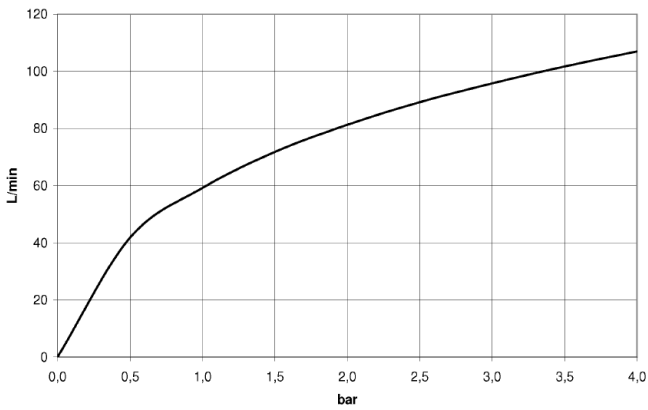

Concealed wall mounting -

35 003 970 90

- red brass, lead-free
- 2x female thread 1/2" connections
- dust cover
- anti-water packing
- soundproofing
- WRAS 2101023, 2003025

Can only be combined with exposed trim parts 26
024 661-FF / 36 013 660-FF / 36 045 660-FF / 36
013 970-FF / 36 045 970-FF / 36 804 661-FF.

Recommended miscellaneous

Extension 25 mm -

12 179 970 90

- Can only be combined with
exposed trim parts 36 804 661-FF.

Concealed wall mounting -

35 003 970 90

mm [inches]

Flow rate chart