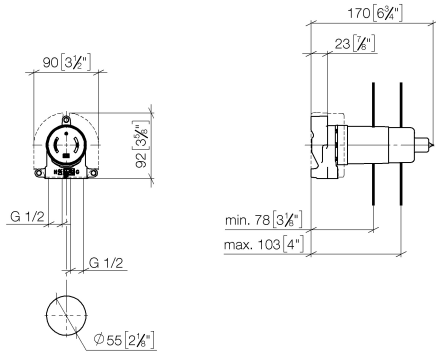

Concealed wall mounting -

35 003 970 90

- red brass, lead-free
- 2x female thread 1/2" connections
- dust cover
- anti-water packing
- soundproofing
- WRAS 2101023, 2003025

Can only be combined with exposed trim parts 26
024 661-FF / 36 013 660-FF / 36 045 660-FF / 36
013 970-FF / 36 045 970-FF / 36 804 661-FF.

Recommended miscellaneous

Extension 25 mm -

12 179 970 90

- Can only be combined with
exposed trim parts 36 804 661-FF.

Concealed wall mounting -

35 003 970 90

mm [inches]

Flow rate chart

Codes & Standards

DIN 4109

EN 817

ISO 3822

Scottish Water
Byelaws

UK Water Supply
Regulations

Ü-Zeichen

Concealed wall mounting -