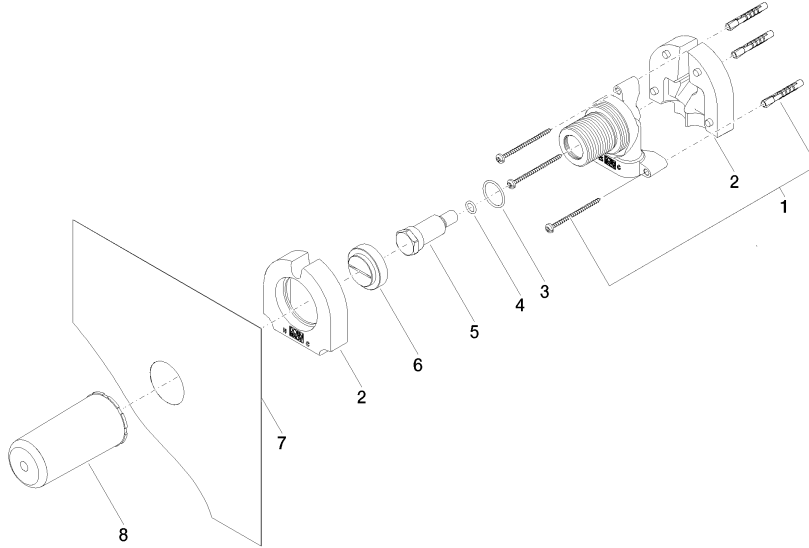

Concealed wall mounting -

35 003 970 90

- red brass, lead-free
- 2x female thread 1/2" connections
- dust cover
- anti-water packing
- soundproofing
- WRAS 2101023, 2003025

Can only be combined with exposed trim parts 26
024 661-FF / 36 013 660-FF / 36 045 660-FF / 36
013 970-FF / 36 045 970-FF / 36 804 661-FF.

Codes & Standards

DIN 4109

EN 817

ISO 3822

Scottish Water
Byelaws

UK Water Supply
Regulations

Ü-Zeichen

Concealed wall mounting -

Product version up to 10/2/2019

Product version from 10/2/2019

Concealed wall mounting -

35 003 970 90

Spare parts list

Product version up to 10/2/2019

Product version from 10/2/2019

No.	Item Number	Name	Quantity used	Delivery time
	05 30 31 029 00 90	fixing set	9	2