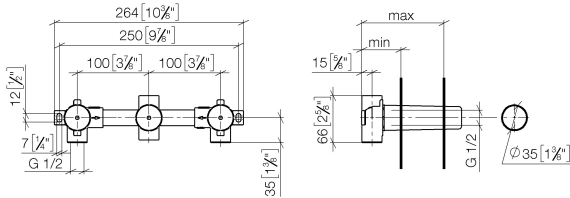

## Concealed wall-mounted mixer centred spout -

---

35 707 970 90

- 3x dust cover
- 2x female thread 1/2" connections
- 1x female thread 1/2" outlet
- 3x sealing plug 1/2"
- gauge 100 mm
- lead-free

## Concealed wall-mounted mixer centred spout -

35 707 970 90

mm [inches]

	min	max
Madison	55 [2 1/8"]	115 [4 1/2"]
Square	55 [2 1/8"]	110 [4 3/8"]
Circle	55 [2 1/8"]	130 [5 1/8"]
Vaia	60 [2 3/8"]	132 [5 1/4"]
Domicil	60 [2 1/2"]	100 [3 7/8"]
Deque	70 [2 3/4"]	135 [5 3/8"]
Gentle	70 [2 3/4"]	135 [5 3/8"]
La Fleur	70 [2 3/4"]	135 [5 3/8"]
Selv	70 [2 3/4"]	135 [5 3/8"]
Supernova	70 [2 3/4"]	135 [5 3/8"]
Symetrics	70 [2 3/4"]	135 [5 3/8"]
Tara	70 [2 3/4"]	135 [5 3/8"]
CL_2	93 [3 5/8"]	115 [4 1/2"]
MEM	93 [3 5/8"]	138 [5 3/8"]
CL_1	93 [3 5/8"]	138 [5 3/8"]
La Fleur Cl.	102 [4"]	144 [5 7/8"]

## Concealed wall-mounted mixer centred spout -

---

35 707 970 90