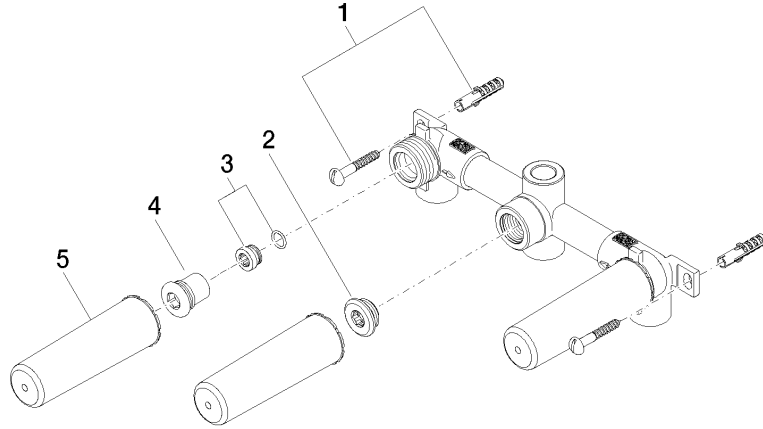

## Concealed wall-mounted mixer centred spout -

---

35 707 970 90

- 3x dust cover
- 2x female thread 1/2" connections
- 1x female thread 1/2" outlet
- 3x sealing plug 1/2"
- gauge 100 mm
- lead-free

## Concealed wall-mounted mixer centred spout -

35 707 970 90

mm [inches]

	min	max
Madison	55 [2 1/8"]	115 [4 1/2"]
Square	55 [2 1/8"]	110 [4 3/8"]
Circle	55 [2 1/8"]	130 [5 1/8"]
Vaia	60 [2 3/8"]	132 [5 1/4"]
Domicil	60 [2 1/2"]	100 [3 7/8"]
Deque	70 [2 3/4"]	135 [5 3/8"]
Gentle	70 [2 3/4"]	135 [5 3/8"]
La Fleur	70 [2 3/4"]	135 [5 3/8"]
Selv	70 [2 3/4"]	135 [5 3/8"]
Supernova	70 [2 3/4"]	135 [5 3/8"]
Symetrics	70 [2 3/4"]	135 [5 3/8"]
Tara	70 [2 3/4"]	135 [5 3/8"]
CL_2	93 [3 5/8"]	115 [4 1/2"]
MEM	93 [3 5/8"]	138 [5 3/8"]
CL_1	93 [3 5/8"]	138 [5 3/8"]
La Fleur Cl.	102 [4"]	144 [5 7/8"]

### Certificates

LGA\_19

ACS\_20 ACC LY

ETA\_19

Concealed wall-mounted mixer centred spout -

---

35 707 970 90

**Product version from 4/1/2022**

## Concealed wall-mounted mixer centred spout -

---

35 707 970 90