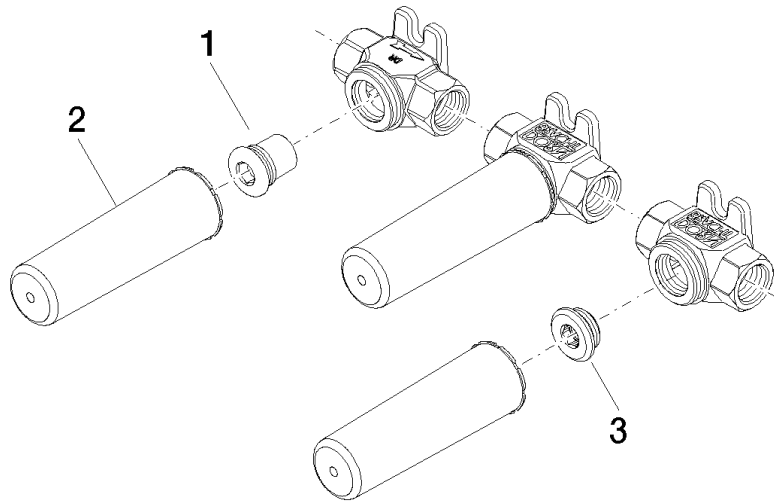

Concealed wall-mounted mixer variable positioning -

---

35 712 970 90