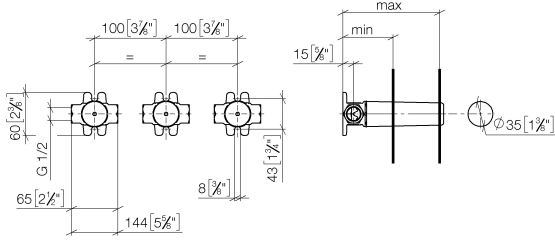

## Concealed wall-mounted mixer variable positioning -

---

35 712 970 90

- red brass, lead-free
- 1/2" connection
- 3x sealing plug 1/2"
- 3x dust cover

**Concealed wall-mounted mixer variable positioning -**

35 712 970 90

mm [inches]

	min	max
Madison	55 [2 1/8"]	115 [4 1/2"]
Square	55 [2 1/8"]	110 [4 3/8"]
Circle	55 [2 1/8"]	130 [5 1/8"]
Vaia	60 [2 3/8"]	132 [5 1/4"]
Domicil	60 [2 1/2"]	100 [3 7/8"]
Deque	70 [2 3/4"]	135 [5 3/8"]
Gentle	70 [2 3/4"]	135 [5 3/8"]
Le Fleur	70 [2 3/4"]	135 [5 3/8"]
Selv	70 [2 3/4"]	135 [5 3/8"]
Supernova	70 [2 3/4"]	135 [5 3/8"]
Symetrics	70 [2 3/4"]	135 [5 3/8"]
Tara	70 [2 3/4"]	135 [5 3/8"]
CL_2	85 [3 3/8"]	108 [4 3/8"]
MEM	93 [3 5/8"]	138 [5 3/8"]
CL_1	93 [3 5/8"]	138 [5 3/8"]
La Fleur Cl.	102 [4"]	144 [5 5/8"]

Concealed wall-mounted mixer variable positioning -

---

35 712 970 90

### Spare parts list

No.	Item Number	Name	Quantity used	Delivery time
	04 31 20 037 00 90	plug	6	2