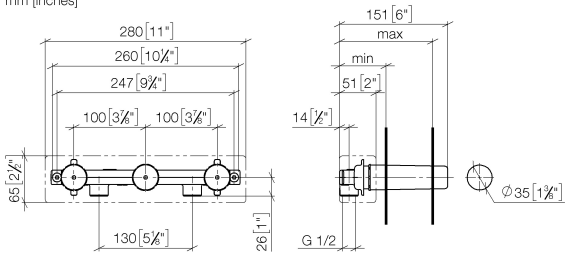

Concealed wall-mounted mixer spout on right -

35 714 970 90

- red brass, lead-free
- 2x female thread 1/2" connections
- 3x female thread 1/2" outlet
- 3x sealing plug 1/2"
- 3x dust cover
- soundproofing
- gauge 100 mm

Concealed wall-mounted mixer spout on right -

35 714 970 90

mm [inches]

	min	max
Supernova	65 [2 1/2"]	130 [5 1/8"]
Deque	65 [2 1/2"]	130 [5 1/8"]
Tara	65 [2 1/2"]	130 [5 1/8"]
Vaia	64 [2 1/2"]	136 [5 3/8"]
CL 2	97 [3 7/8"]	120 [4 3/4"]

Flow rate chart

Codes & Standards

DIN 4109

ISO 3822

Ü-Zeichen

XP P 41-280

Concealed wall-mounted mixer spout on right -

35 714 970 90