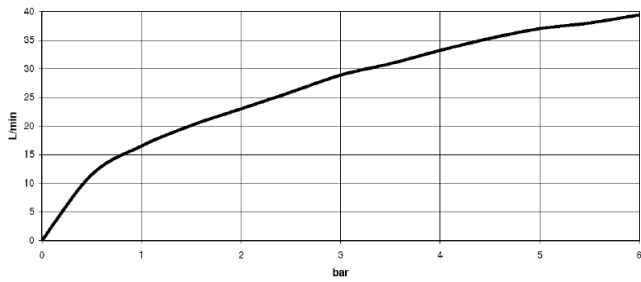

Concealed wall-mounted mixer spout on right -

35 714 970 90

mm [inches]

	min	max
Supernova	65 [2 1/2"]	130 [5 1/8"]
Deque	65 [2 1/2"]	130 [5 1/8"]
Tara	65 [2 1/2"]	130 [5 1/8"]
Vaia	64 [2 1/2"]	136 [5 3/8"]
CL 2	97 [3 7/8"]	120 [4 3/4"]

Flow rate chart

Codes & Standards

DIN 4109

ISO 3822

Ü-Zeichen

XP P 41-280

Concealed wall-mounted mixer spout on right -

35 714 970 90