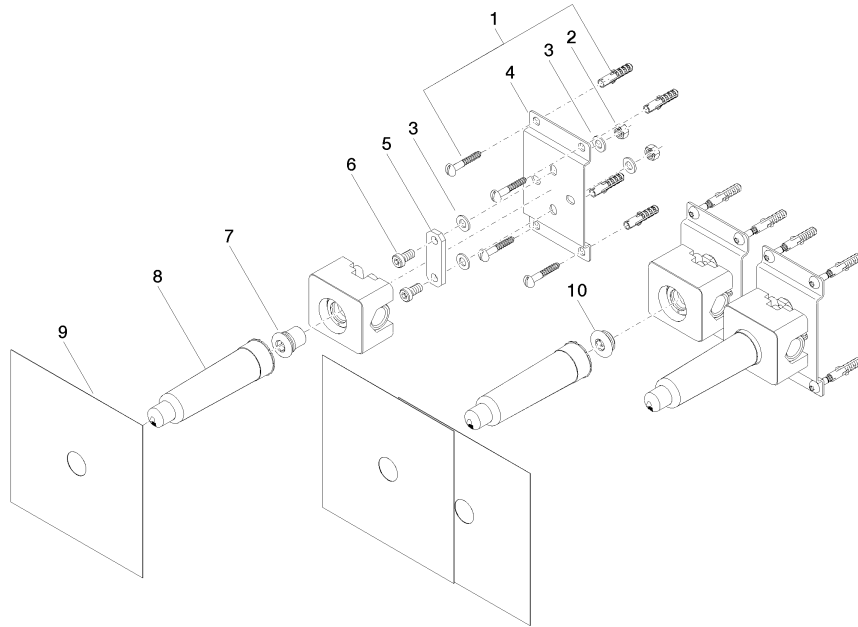

Concealed wall-mounted mixer variable positioning -

---

35 720 970 90

Product version from 4/1/2022