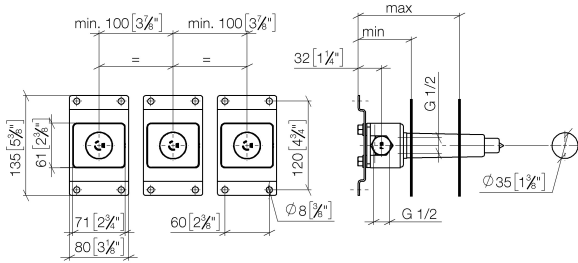

## Concealed wall-mounted mixer variable positioning -

---

35 720 970 90

- red brass, lead-free
- 1/2" connection
- 3x sealing plug 1/2"
- 3x dust cover
- WRAS 2211003

**Concealed wall-mounted mixer variable positioning -**

35 720 970 90

mm [inches]

		min.	max.
36xxx361-FF	Madison	85 mm[3 3/8"]	145 mm[5 5/8"]
36xxx809/819-FF	Vaia	85 mm[3 3/8"]	145 mm[5 5/8"]
36xxx882/892-FF	Tara	85 mm[3 3/8"]	145 mm[5 5/8"]
36xxx811-FF	CYO	85 mm[3 3/8"]	145 mm[5 5/8"]
36xxx705-FF	CL.1	110 mm[4 3/8"]	150 mm[5 7/8"]
36xxx782-FF	MEM	110 mm[4 3/8"]	150 mm[5 7/8"]