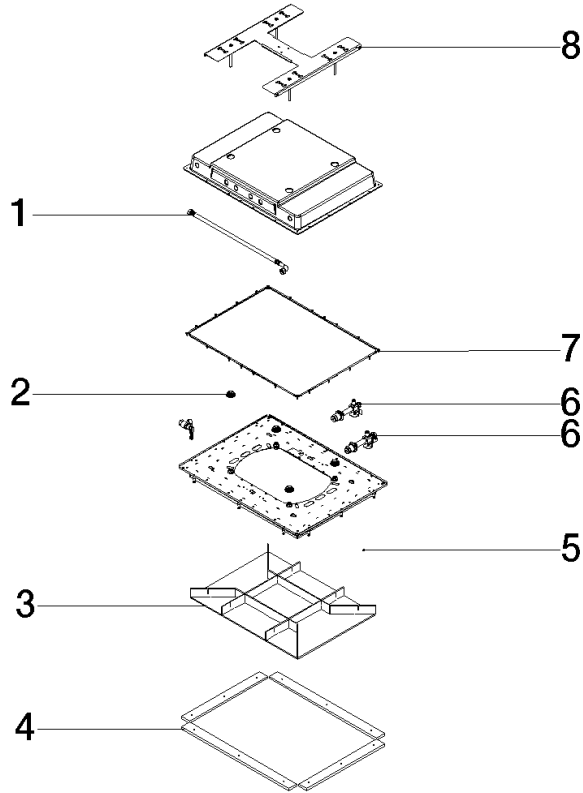

SERENITY SKY Concealed ceiling installation box -

35 770 970 90 Product version from 9/1/2024

- concealed rough parts
- flush-mounted reflection box, 662 x 482 mm, RAL 9003, Signal White
- max. recess depth 590 mm
- min. recess depth 150 mm
- 2x female thread 1/2" connections
- weight 15kg
- Recommended control element: xTool
- Not suitable for use in a steam room.

SERENITY SKY Concealed ceiling installation box -

35 770 970 90 Product version from 9/1/2024

mm [inches]

SERENITY SKY Concealed ceiling installation box -

35 770 970 90 Product version from 9/1/2024

Spare parts list

No.	Item Number	Name	Quantity used	Delivery time
1	90 30 04 099 00 90	hose	1	2
2	91 31 20 530 00 90	nipple set	4	2
3	90 91 42 195 01 90	lid	1	2
4	90 18 30 020 00 90	sleeve	1	2
5	91 30 30 194 00 90	screw	2	2
6	90 17 20 308 00 90	connection	2	2
7	90 14 03 194 00 90	seal	1	2
8	90 17 20 304 00 90	holder	1	10