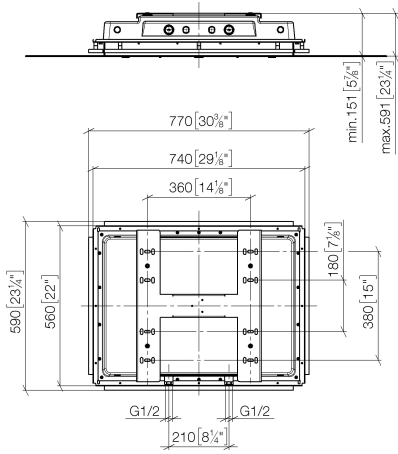

SERENITY SKY Concealed ceiling installation box -

35 770 970 90 Product version from 9/1/2024

- concealed rough parts
- flush-mounted reflection box, 662 x 482 mm, RAL 9003, Signal White
- max. recess depth 590 mm
- min. recess depth 150 mm
- 2x female thread 1/2" connections
- weight 15kg
- Recommended control element: xTool
- Not suitable for use in a steam room.

SERENITY SKY Concealed ceiling installation box -

35 770 970 90 Product version from 9/1/2024

mm [inches]

SERENITY SKY Concealed ceiling installation box -

35 770 970 90 Product version from 9/1/2024

Spare parts list

No.	Item Number	Name	Quantity used	Delivery time
1	90 30 04 099 00 90	hose	1	2
2	91 31 20 530 00 90	nipple set	4	2
3	90 91 42 195 01 90	lid	1	2
4	90 18 30 020 00 90	sleeve	1	2
5	91 30 30 194 00 90	screw	2	2
6	90 17 20 308 00 90	connection	2	2
7	90 14 03 194 00 90	seal	1	2
8	90 17 20 304 00 90	holder	1	10