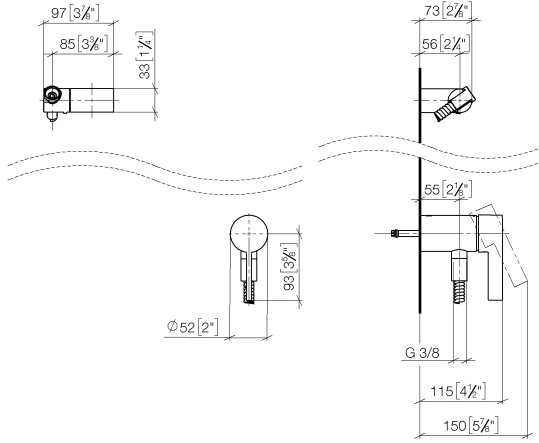

**Concealed single-lever mixer with integrated shower connection with hand shower set without hand shower - Chrome**

IMO

36 002 970

- metal shower hose 1750mm with integrated anti-twist protection

**This article does not include a hand shower!**

**Required miscellaneous**

**Concealed wall mounting -**  
 •max. recess depth 105 mm  
 •min. recess depth 80 mm

35 050 970 90

**Required miscellaneous**

**Hand shower FlowReduce - Chrome**

28 016 979-00  
0010

**Hand shower FlowReduce - Chrome**

28 018 979-00  
0010

**Concealed single-lever mixer with integrated shower connection with hand shower set without hand shower - Chrome**

IMO

36 002 970  
mm [inches]

**Certificates**

Belgaqua\_21-025- WRAS\_2011027. LGA\_29928.  
27\_1.

36 002 970

Spare parts list

No.	Item Number	Name	Quantity used	Delivery time
1	28 060 970-00	Wall bracket swivel - Chrome	1	10
2	28 322 970-00	Metal shower hose 1/2" x 3/8" x 1750 mm - Chrome	1	2
3	36 050 970-00	Concealed single-lever mixer with integrated shower connection - Chrome	1	10