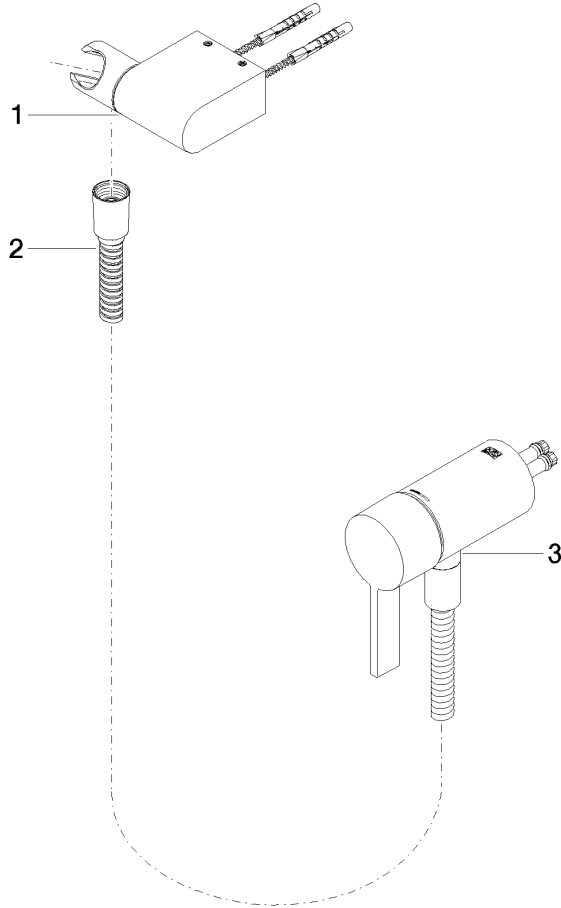

**Concealed single-lever mixer with integrated shower connection with hand shower set without hand shower - Chrome**

IMO

36 002 970

- metal shower hose 1750mm with integrated anti-twist protection

**This article does not include a hand shower!**

**Required miscellaneous**

**Concealed wall mounting -**  
 •max. recess depth 105 mm  
 •min. recess depth 80 mm

35 050 970 90

**Required miscellaneous**

**Hand shower FlowReduce - Chrome**

28 016 979-00  
0010

**Hand shower FlowReduce - Chrome**

28 018 979-00  
0010

**Concealed single-lever mixer with integrated shower connection with hand shower set without hand shower - Chrome**

IMO

36 002 970  
mm [inches]

**Certificates**

Belgaqua\_21-025- WRAS\_2011027. LGA\_29928.  
27\_1.

36 002 970

Spare parts list

No.	Item Number	Name	Quantity used	Delivery time
1	28 060 970-00	Wall bracket swivel - Chrome	1	10
2	28 322 970-00	Metal shower hose 1/2" x 3/8" x 1750 mm - Chrome	1	2
3	36 050 970-00	Concealed single-lever mixer with integrated shower connection - Chrome	1	10