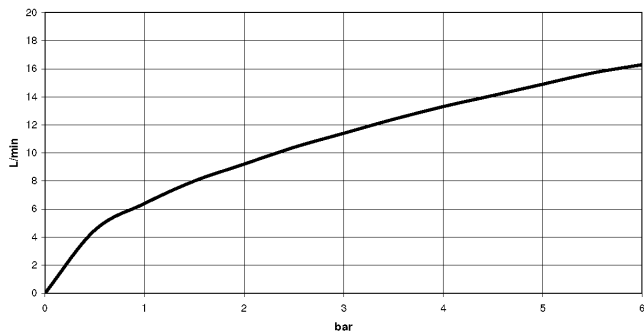

36 002 970 Product version from 10/1/2023
mm [inches]

Flow rate chart

Codes & Standards

DIN 4109

EN 1717

ISO 3822

Scottish Water
Byelaws

UK Water Supply
Regulations