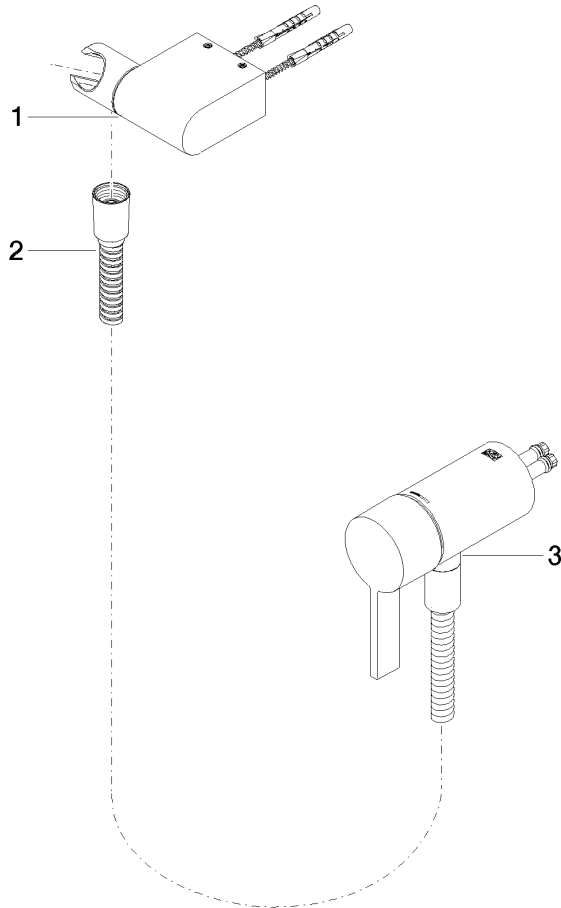

36 002 970 Product version from 10/1/2023
mm [inches]

Flow rate chart

Codes & Standards

DIN 4109

EN 1717

ISO 3822

Scottish Water
Byelaws

UK Water Supply
Regulations

Ü-Zeichen

Concealed single-lever mixer with integrated shower connection with hand shower set without hand shower - Brushed Dark Platinum

36 002 970 Product version from 10/1/2023

Certificates

Belgaqua_21-025-2 WRAS_2011

LGA_29

Concealed single-lever mixer with integrated shower connection with hand shower set without hand shower - Brushed Dark Platinum

36 002 970 Product version from 10/1/2023

Spare parts list

No.	Item Number	Name	Quantity used	Delivery time
1	28 060 970-99	Wall bracket swivel - Brushed Dark Platinum	1	20
2	28 322 970-99	Metal shower hose 1/2" x 3/8" x 1750 mm - Brushed Dark Platinum	1	2
3	36 050 970-99	Concealed single-lever mixer with integrated shower connection - Brushed Dark Platinum	1	20