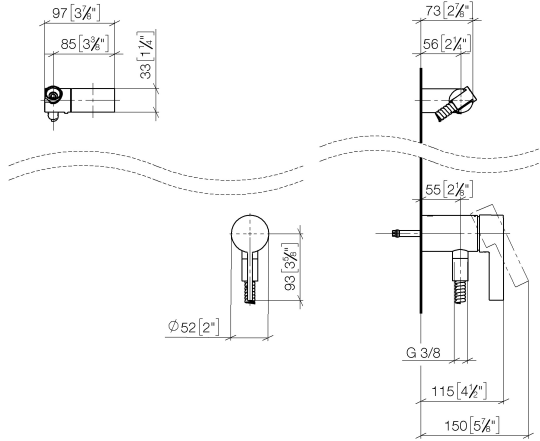

36 002 970 Product version from 10/1/2023
mm [inches]

Flow rate chart

Codes & Standards

DIN 4109

EN 1717

ISO 3822

Scottish Water
Byelaws

UK Water Supply
Regulations