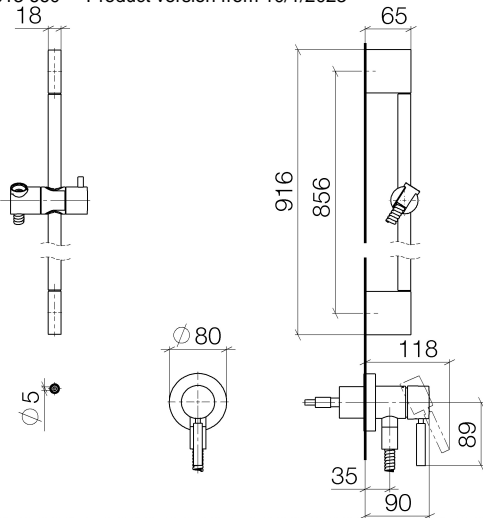

Concealed single-lever mixer with integrated shower connection with shower set without hand shower - Brushed Platinum

TARA

36 013 660 Product version from 10/1/2023

Codes & Standards

EN 1717

Scottish Water
Byelaws

UK Water Supply
Regulations

Certificates

Belgaqua_21-025-2 WRAS_2011