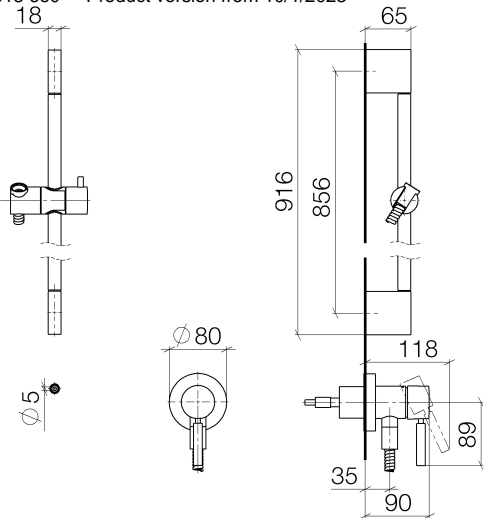

## Concealed single-lever mixer with integrated shower connection with shower set without hand shower - Brushed Light Gold

---

36 013 660 Product version from 10/1/2023

- cover plate Ø 78 mm
- metal shower hose 1750mm with integrated anti-twist protection
- slide bar
- WRAS

### Required miscellaneous

---

**Concealed wall mounting -**

35 003 970 90

- min. recess depth mm
- max. recess depth mm

Concealed single-lever mixer with integrated shower connection with shower set without hand shower - Brushed Light Gold

---

36 013 660 Product version from 10/1/2023

**Concealed single-lever mixer with integrated shower connection with shower set without hand shower - Brushed Light Gold**

36 013 660 Product version from 10/1/2023

**Spare parts list**

No.	Item Number	Name	Quantity used	Delivery time
1	05 17 20 726 02 90	fixing set	1	2
2	09 31 11 049 90	pin	2	2
3	04 31 11 113 00 90	pin	2	2
4	08 17 97 054-27	holder	2	60
5	90 28 22 597 00-27	holder	1	30
6	28 322 970-27	Metal shower hose 1/2" x 3/8" x 1750 mm - Brushed Light Gold	1	30
7	12 580 970-27	Slide unit - Brushed Light Gold	1	30
8	90 14 20 026 00 90	seal	1	2
9	36 045 660-27	Concealed single-lever mixer with cover plate with integrated shower connection - Brushed Light Gold	1	-