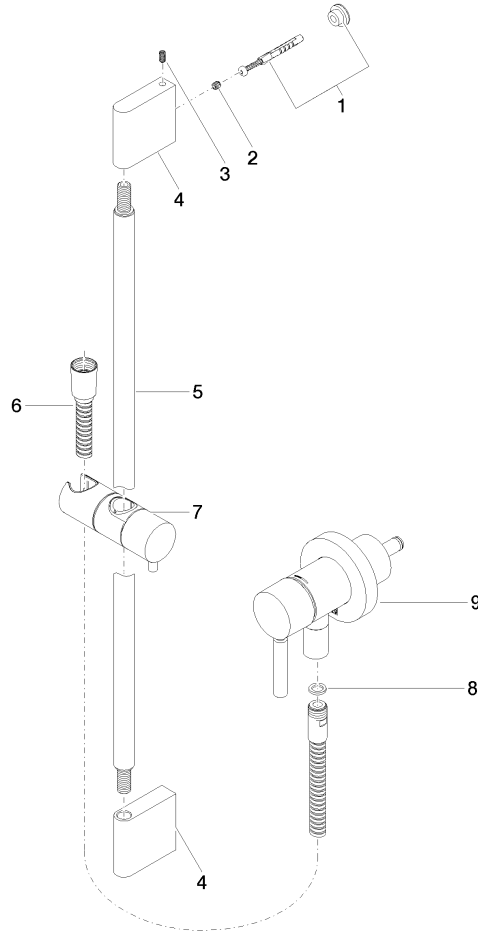

## Concealed single-lever mixer with integrated shower connection with shower set without hand shower - Brushed Light Gold

---

36 013 660 Product version from 10/1/2023

- cover plate Ø 78 mm
- metal shower hose 1750mm with integrated anti-twist protection
- slide bar
- WRAS

### Required miscellaneous

---

**Concealed wall mounting -**

35 003 970 90

- min. recess depth mm
- max. recess depth mm

Concealed single-lever mixer with integrated shower connection with shower set without hand shower - Brushed Light Gold

---

36 013 660 Product version from 10/1/2023

**Concealed single-lever mixer with integrated shower connection with shower set without hand shower - Brushed Light Gold**

36 013 660 Product version from 10/1/2023

**Spare parts list**

No.	Item Number	Name	Quantity used	Delivery time
1	05 17 20 726 02 90	fixing set	1	2
2	09 31 11 049 90	pin	2	2
3	04 31 11 113 00 90	pin	2	2
4	08 17 97 054-27	holder	2	60
5	90 28 22 597 00-27	holder	1	30
6	28 322 970-27	Metal shower hose 1/2" x 3/8" x 1750 mm - Brushed Light Gold	1	30
7	12 580 970-27	Slide unit - Brushed Light Gold	1	30
8	90 14 20 026 00 90	seal	1	2
9	36 045 660-27	Concealed single-lever mixer with cover plate with integrated shower connection - Brushed Light Gold	1	-