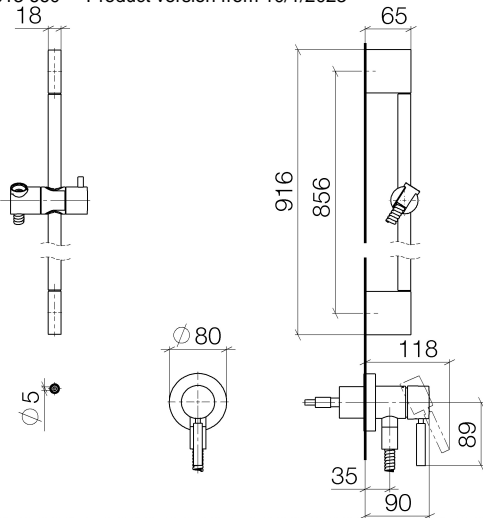

Concealed single-lever mixer with integrated shower connection with shower set without hand shower - Matte Black

TARA

36 013 660 Product version from 10/1/2023

Codes & Standards

EN 1717

Scottish Water
Byelaws

UK Water Supply
Regulations

Certificates

Belgaqua_21-025-2 WRAS_2011