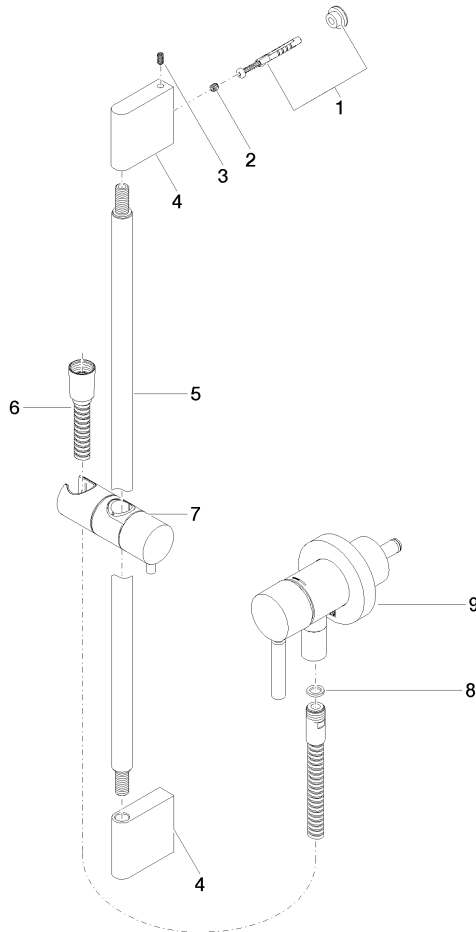

TARA

36 013 660 Product version from 10/1/2023

Codes & Standards

EN 1717

Scottish Water
Byelaws

UK Water Supply
Regulations

Certificates

Belgaqua_21-025-2 WRAS_2011

Concealed single-lever mixer with integrated shower connection with shower set without hand shower - Matte Black

TARA

36 013 660 Product version from 10/1/2023

Spare parts list

No.	Item Number	Name	Quantity used	Delivery time
1	05 17 20 726 02 90	fixing set	1	2
2	09 31 11 049 90	pin	2	2
3	04 31 11 113 00 90	pin	2	2
4	08 17 97 054-33	holder	2	30
5	90 28 22 597 00-33	holder	1	30
6	28 322 970-33	Metal shower hose 1/2" x 3/8" x 1750 mm - Matte Black	1	2
7	12 580 970-33	Slide unit - Matte Black	1	10
8	90 14 20 026 00 90	seal	1	2
9	36 045 660-33	Concealed single-lever mixer with cover plate with integrated shower connection - Matte Black	1	-