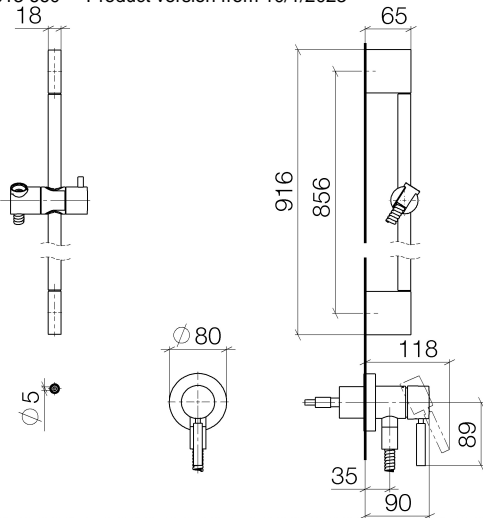

Concealed single-lever mixer with integrated shower connection with shower set without hand shower - Champagne (22kt Gold)

TARA

36 013 660 Product version from 10/1/2023

Fits: TARA, META

- cover plate Ø 78 mm
- metal shower hose 1750mm with integrated anti-twist protection
- slide bar
- WRAS

This article does not include a hand shower!

Intrinsic protection against back flow.

Article cannot be extended, please check the depth of the installation location!

Concealed single-lever mixer with integrated shower connection with shower set without hand shower - Champagne (22kt Gold)

TARA

36 013 660 Product version from 10/1/2023

Spare parts list

No.	Item Number	Name	Quantity used	Delivery time
1	05 17 20 726 02 90	fixing set	1	2
2	09 31 11 049 90	pin	2	2
3	04 31 11 113 00 90	pin	2	2
4	08 17 97 054-47	holder	2	30
5	90 28 22 597 00-47	holder	1	30
6	28 322 970-47	Metal shower hose 1/2" x 3/8" x 1750 mm - Champagne (22kt Gold)	1	30
7	12 580 970-47	Slide unit - Champagne (22kt Gold)	1	30
8	90 14 20 026 00 90	seal	1	2
9	36 045 660-47	Concealed single-lever mixer with cover plate with integrated shower connection - Champagne (22kt Gold)	1	-