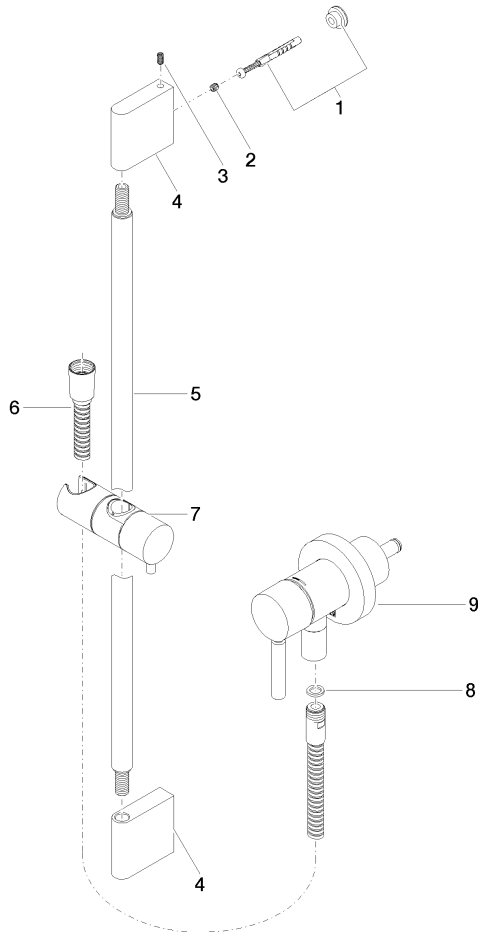

Concealed single-lever mixer with integrated shower connection with shower set without hand shower - Brushed Dark Platinum

TARA

36 013 660 Product version from 10/1/2023

Fits: TARA, META

- cover plate Ø 78 mm
- metal shower hose 1750mm with integrated anti-twist protection
- slide bar
- WRAS

TARA

36 013 660 Product version from 10/1/2023

Codes & Standards

EN 1717

Scottish Water
Byelaws

UK Water Supply
Regulations

Certificates

Belgaqua_21-025-2 WRAS_2011

36 013 660 Product version from 10/1/2023

Spare parts list

No.	Item Number	Name	Quantity used	Delivery time
1	05 17 20 726 02 90	fixing set	1	2
2	09 31 11 049 90	pin	2	2
3	04 31 11 113 00 90	pin	2	2
4	08 17 97 054-99	holder	2	30
5	90 28 22 597 00-99	holder	1	30
6	28 322 970-99	Metal shower hose 1/2" x 3/8" x 1750 mm - Brushed Dark Platinum	1	2
7	12 580 970-99	Slide unit - Brushed Dark Platinum	1	30
8	90 14 20 026 00 90	seal	1	2
9	36 045 660-99	Concealed single-lever mixer with cover plate with integrated shower connection - Brushed Dark Platinum	1	-