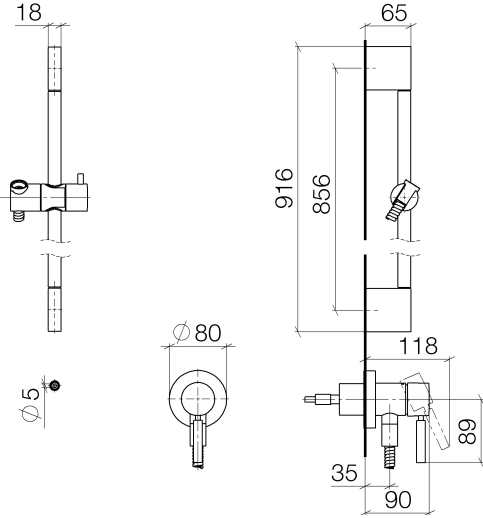

Concealed single-lever mixer with integrated shower connection with shower set without hand shower - Brushed Dark Platinum

TARA

36 013 660 Product version from 10/1/2023

Codes & Standards

EN 1717

Scottish Water
Byelaws

UK Water Supply
Regulations

Certificates

Belgaqua_21-025-2 WRAS_2011