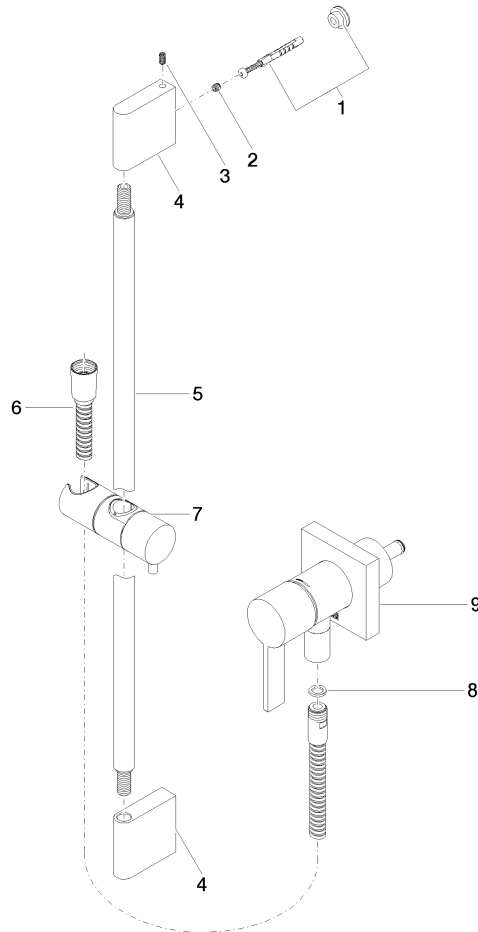

Concealed single-lever mixer with integrated shower connection with shower set without hand shower - Chrome

IMO

36 013 970

Fits: IMO, MEM, CL.1

- cover plate 80 x 80 mm
- metal shower hose 1750mm with integrated anti-twist protection
- slide bar
- Pipe diameter 18 mm

Required miscellaneous

	Concealed wall mounting - •max. recess depth 103 mm •min. recess depth 78 mm	35 003 970 90
--	---	---------------

Required miscellaneous

	Hand shower FlowReduce - Chrome	28 012 979-00 0010
--	--	--------------------

Concealed single-lever mixer with integrated shower connection with shower set without hand shower - Chrome

IMO

36 013 970

mm [inches]

Certificates

Belgaqua_21-025- WRAS_2011027. LGA_29569.
27_1.

36 013 970

Spare parts list

No.	Item Number	Name	Quantity used	Delivery time
1	05 17 20 726 02 90	fixing set	1	2
2	09 31 11 049 90	pin	2	2
3	04 31 11 113 00 90	pin	2	2
4	08 17 97 054-00	holder	2	10
5	90 28 22 597 00-00	holder	1	10
6	28 322 970-00	Metal shower hose 1/2" x 3/8" x 1750 mm - Chrome	1	2
7	12 580 970-00	Slide unit - Chrome	1	10
8	90 14 20 026 00 90	seal	1	2
9	36 045 970-00	Concealed single-lever mixer with cover plate with integrated shower connection - Chrome	1	10