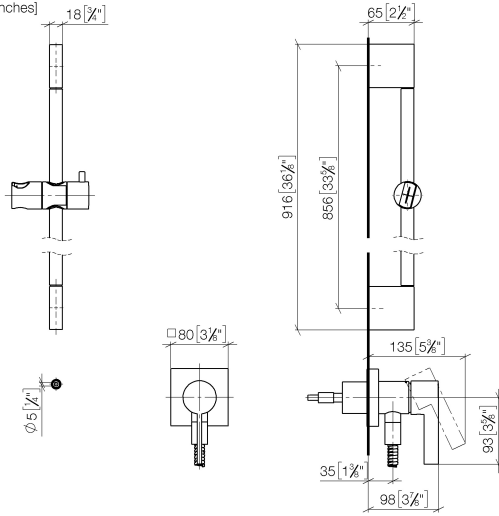

Concealed single-lever mixer with integrated shower connection with shower set without hand shower - Chrome

IMO

36 013 970

Fits: IMO, MEM, CL.1

- cover plate 80 x 80 mm
- metal shower hose 1750mm with integrated anti-twist protection
- slide bar
- Pipe diameter 18 mm

Required miscellaneous

	Hand shower - Chrome	28 012 979-00
--	-----------------------------	---------------

Required miscellaneous

	Hand shower FlowReduce - Chrome	28 018 979-00 0010
--	--	--------------------

Concealed single-lever mixer with integrated shower connection with shower set without hand shower - Chrome

IMO

36 013 970

mm [inches]

Certificates

Belgaqua_21-025- WRAS_2011027. LGA_29569.
27_1.

36 013 970

Spare parts list

No.	Item Number	Name	Quantity used	Delivery time
1	05 17 20 726 02 90	fixing set	1	2
2	09 31 11 049 90	pin	2	2
3	04 31 11 113 00 90	pin	2	2
4	08 17 97 054-00	holder	2	10
5	90 28 22 597 00-00	holder	1	10
6	28 322 970-00	Metal shower hose 1/2" x 3/8" x 1750 mm - Chrome	1	2
7	12 580 970-00	Slide unit - Chrome	1	10
8	90 14 20 026 00 90	seal	1	2
9	36 045 970-00	Concealed single-lever mixer with cover plate with integrated shower connection - Chrome	1	10