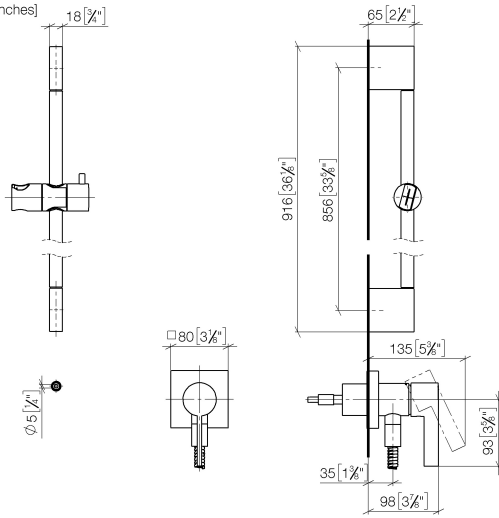

Concealed single-lever mixer with integrated shower connection with shower set without hand shower - Brushed Light Gold

36 013 970 Product version from 6/1/2024

- cover plate 80 x 80 mm
- metal shower hose 1750mm with integrated anti-twist protection
- slide bar
- Pipe diameter 18 mm
- WRAS

Concealed single-lever mixer with integrated shower connection with shower set without hand shower - Brushed Light Gold

36 013 970 Product version from 6/1/2024
mm [inches]

Concealed single-lever mixer with integrated shower connection with shower set without hand shower - Brushed Light Gold

36 013 970 Product version from 6/1/2024

Spare parts list

| No. | Item Number | Name | Quantity used | Delivery time |
|-----|--------------------|--|---------------|---------------|
| 1 | 05 17 20 726 02 90 | fixing set | 1 | 2 |
| 2 | 09 31 11 049 90 | pin | 2 | 2 |
| 3 | 04 31 11 113 00 90 | pin | 2 | 2 |
| 4 | 08 17 97 054-27 | holder | 2 | 60 |
| 5 | 90 28 22 597 00-27 | holder | 1 | 30 |
| 6 | 28 322 970-27 | Metal shower hose 1/2" x 3/8" x 1750 mm - Brushed Light Gold | 1 | 30 |
| 7 | 12 580 970-27 | Slide unit - Brushed Light Gold | 1 | 30 |
| 8 | 90 14 20 026 00 90 | seal | 1 | 2 |
| 9 | 36 045 970-27 | Concealed single-lever mixer with cover plate with integrated shower connection - Brushed Light Gold | 1 | - |