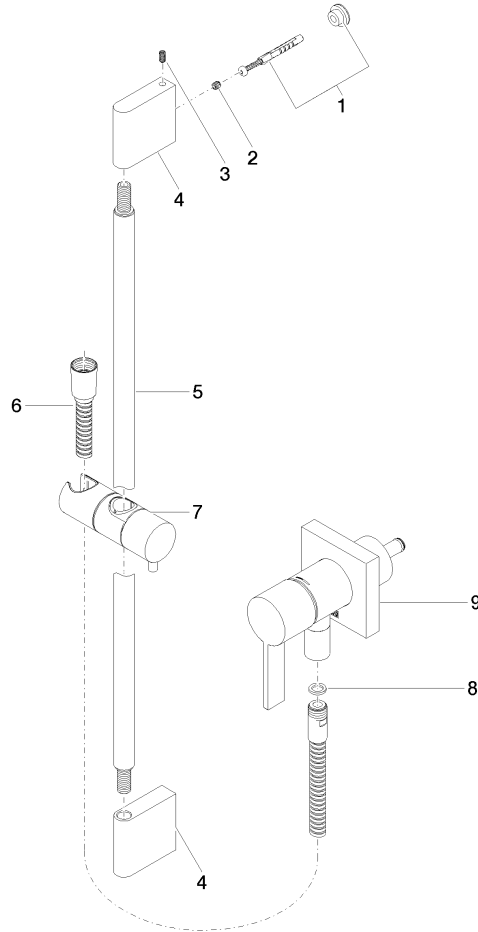

Concealed single-lever mixer with integrated shower connection with shower set without hand shower - Brushed Light Gold

36 013 970 Product version from 6/1/2024

- cover plate 80 x 80 mm
- metal shower hose 1750mm with integrated anti-twist protection
- slide bar
- Pipe diameter 18 mm
- WRAS

Concealed single-lever mixer with integrated shower connection with shower set without hand shower - Brushed Light Gold

36 013 970 Product version from 6/1/2024
mm [inches]

Concealed single-lever mixer with integrated shower connection with shower set without hand shower - Brushed Light Gold

36 013 970 Product version from 6/1/2024

Spare parts list

| No. | Item Number | Name | Quantity used | Delivery time |
|-----|--------------------|--|---------------|---------------|
| 1 | 05 17 20 726 02 90 | fixing set | 1 | 2 |
| 2 | 09 31 11 049 90 | pin | 2 | 2 |
| 3 | 04 31 11 113 00 90 | pin | 2 | 2 |
| 4 | 08 17 97 054-27 | holder | 2 | 60 |
| 5 | 90 28 22 597 00-27 | holder | 1 | 30 |
| 6 | 28 322 970-27 | Metal shower hose 1/2" x 3/8" x 1750 mm - Brushed Light Gold | 1 | 30 |
| 7 | 12 580 970-27 | Slide unit - Brushed Light Gold | 1 | 30 |
| 8 | 90 14 20 026 00 90 | seal | 1 | 2 |
| 9 | 36 045 970-27 | Concealed single-lever mixer with cover plate with integrated shower connection - Brushed Light Gold | 1 | - |