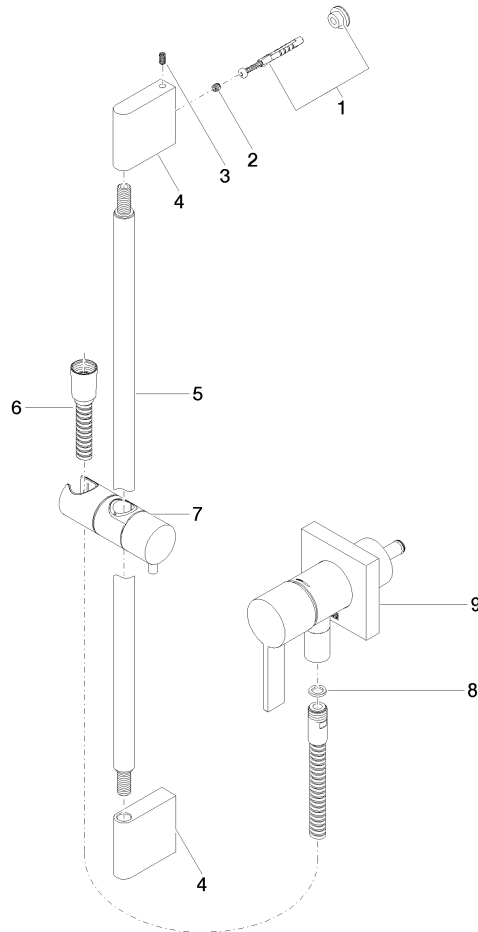

**Concealed single-lever mixer with integrated shower connection with shower set without hand shower - Brushed Durabron (23kt Gold)**

36 013 970 Product version from 6/1/2024

- cover plate 80 x 80 mm
- metal shower hose 1750mm with integrated anti-twist protection
- slide bar
- Pipe diameter 18 mm
- WRAS

36 013 970 Product version from 6/1/2024

**Codes & Standards**

EN 1717

Scottish Water  
Byelaws

UK Water Supply  
Regulations

**Certificates**

Belgaqua\_21-025-2 WRAS\_2011

**Concealed single-lever mixer with integrated shower connection with shower set without hand shower - Brushed Durabron (23kt Gold)**

36 013 970 Product version from 6/1/2024

**Spare parts list**

No.	Item Number	Name	Quantity used	Delivery time
1	05 17 20 726 02 90	fixing set	1	2
2	09 31 11 049 90	pin	2	2
3	04 31 11 113 00 90	pin	2	2
4	08 17 97 054-28	holder	2	20
5	90 28 22 597 00-28	holder	1	-
Spare part can no longer be ordered, please order the replacement item				
6	28 322 970-28	Metal shower hose 1/2" x 3/8" x 1750 mm - Brushed Durabron (23kt Gold)	1	20
7	12 580 970-28	Slide unit - Brushed Durabron (23kt Gold)	1	20
8	90 14 20 026 00 90	seal	1	2
9	36 045 970-28	Concealed single-lever mixer with cover plate with integrated shower connection - Brushed Durabron (23kt Gold)	1	-
Spare part can no longer be ordered, please order the replacement item				