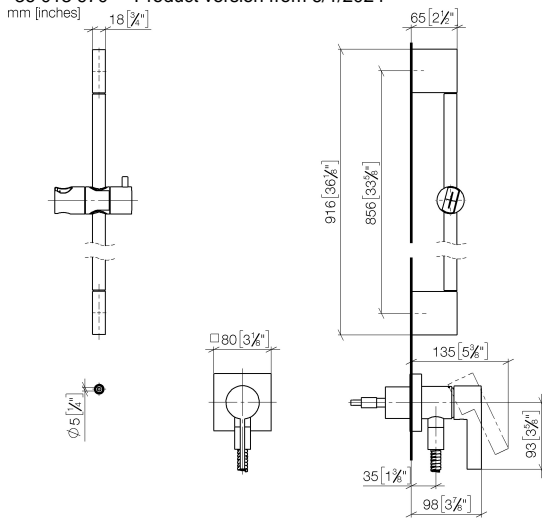

Concealed single-lever mixer with integrated shower connection with shower set without hand shower - Brushed Durabron (23kt Gold)

36 013 970 Product version from 6/1/2024

Codes & Standards

EN 1717

Scottish Water
Byelaws

UK Water Supply
Regulations

Certificates

Belgaqua_21-025-2 WRAS_2011