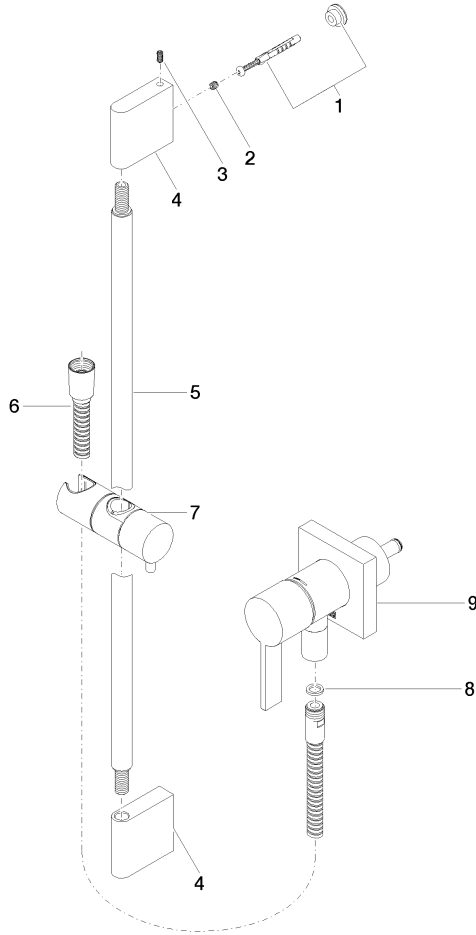

**Concealed single-lever mixer with integrated shower connection with shower set without hand shower - Champagne (22kt Gold)**

IMO

36 013 970

Fits: IMO, MEM, CL.1

- cover plate 80 x 80 mm
- metal shower hose 1750mm with integrated anti-twist protection
- slide bar
- Pipe diameter 18 mm
- WRAS 2011027

**Concealed single-lever mixer with integrated shower connection with shower set without hand shower - Champagne (22kt Gold)**

IMO

36 013 970

mm [inches]

Concealed single-lever mixer with integrated shower connection with shower set without hand shower - Champagne (22kt Gold)

36 013 970

Parts for other finishes can be found here: [Chrome](#)

Concealed single-lever mixer with integrated shower connection with shower set without hand shower - Champagne (22kt Gold)

IMO

36 013 970

### Spare parts list

No.	Item Number	Name	Quantity used	Delivery time
	05 17 20 726 02 90	fixing set	12	2