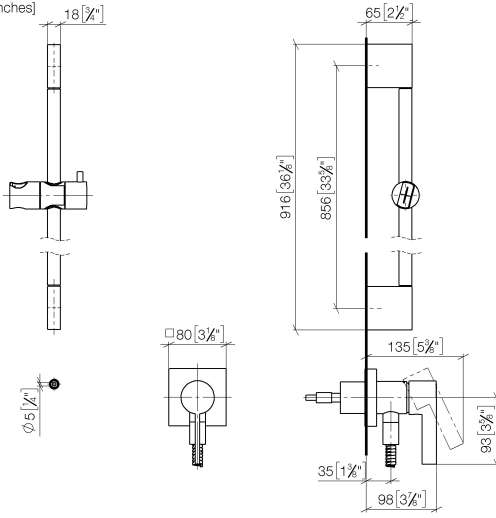

**Concealed single-lever mixer with integrated shower connection with shower set without hand shower - Champagne (22kt Gold)**

IMO

36 013 970

Fits: IMO, MEM, CL.1

- cover plate 80 x 80 mm
- metal shower hose 1750mm with integrated anti-twist protection
- slide bar
- Pipe diameter 18 mm
- WRAS 2011027

**Concealed single-lever mixer with integrated shower connection with shower set without hand shower - Champagne (22kt Gold)**

IMO

36 013 970

mm [inches]

Concealed single-lever mixer with integrated shower connection with shower set without hand shower - Champagne (22kt Gold)

36 013 970

Parts for other finishes can be found here: [Chrome](#)

Concealed single-lever mixer with integrated shower connection with shower set without hand shower - Champagne (22kt Gold)

IMO

36 013 970

### Spare parts list

No.	Item Number	Name	Quantity used	Delivery time
	05 17 20 726 02 90	fixing set	12	2