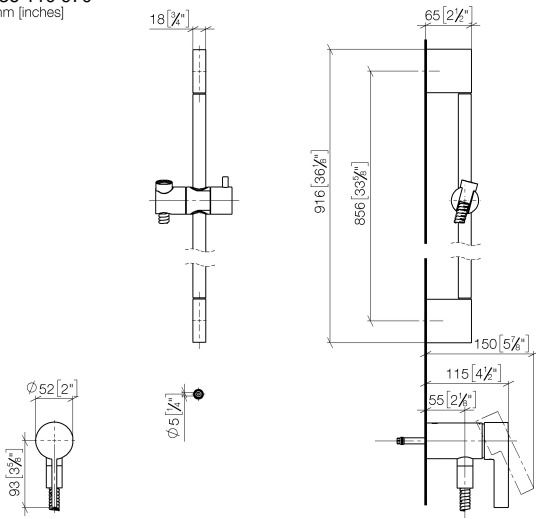

Concealed single-lever mixer with integrated shower connection with shower set without hand shower - Chrome

IMO

36 110 970

- metal shower hose 1750mm with integrated anti-twist protection
- slide bar
- Pipe diameter 18 mm

Concealed single-lever mixer with integrated shower connection with shower set without hand shower - Chrome

IMO

36 110 970
mm [inches]

Certificates

Belgaqua_21-025- WRAS_2011027. LGA_29928.
27_1.

36 110 970

Spare parts list

No.	Item Number	Name	Quantity used	Delivery time
1	05 17 20 726 02 90	fixing set	1	2
2	09 31 11 049 90	pin	2	2
3	04 31 11 113 00 90	pin	2	2
4	08 17 97 054-00	holder	2	10
5	90 28 22 597 00-00	holder	1	10
6	28 322 970-00	Metal shower hose 1/2" x 3/8" x 1750 mm - Chrome	1	2
7	12 580 970-00	Slide unit - Chrome	1	10
9	36 050 970-00	Concealed single-lever mixer with integrated shower connection - Chrome	1	10