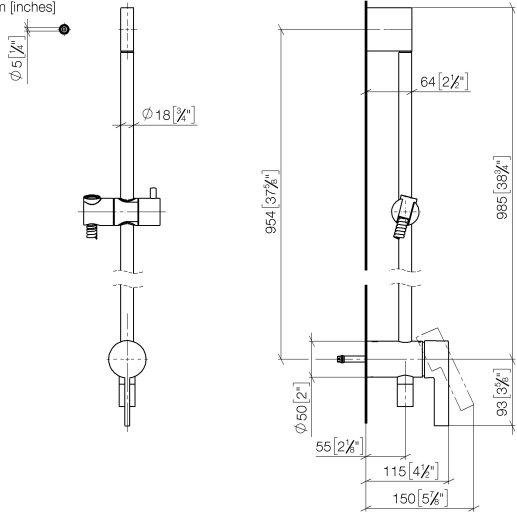

**Concealed single-lever mixer with integrated shower connection with shower set without hand shower - Chrome**

IMO

36 111 970

- metal shower hose 1750mm with integrated anti-twist protection
- slide bar
- Pipe diameter 18 mm

**Required miscellaneous**

	<b>Hand shower - Chrome</b>	28 012 979-00
--	-----------------------------	---------------

**Required miscellaneous**

	<b>Hand shower FlowReduce - Chrome</b>	28 018 979-00 0010
--	--	--------------------

Concealed single-lever mixer with integrated shower connection with shower set without hand shower - Chrome

IMO

36 111 970

mm [inches]

Certificates

Belgaqua\_21-025- WRAS\_2011027. LGA\_29928.  
27\_1.

36 111 970

### Spare parts list

No.	Item Number	Name	Quantity used	Delivery time
1	05 17 20 726 02 90	fixing set	1	2
2	09 31 11 049 90	pin	2	2
3	04 31 11 113 00 90	pin	2	2
4	08 17 97 054-00	holder	1	10
5	90 28 22 782 00-00	pipe	1	10
6	28 322 970-00	Metal shower hose 1/2" x 3/8" x 1750 mm - Chrome	1	2
7	12 580 970-00	Slide unit - Chrome	1	10
8	90 19 97 002 00-00	connection	1	10
9	90 14 20 026 00 90	seal	1	2