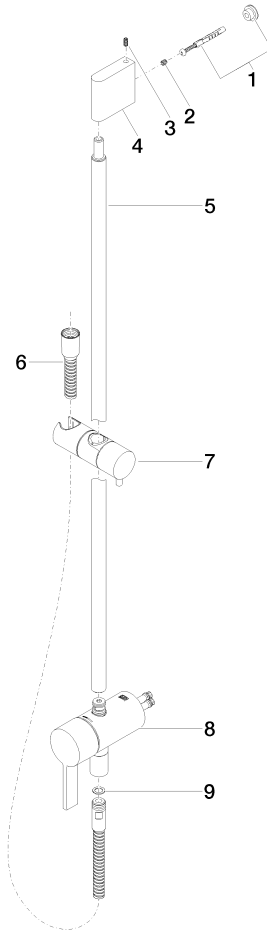

**Concealed single-lever mixer with integrated shower connection with shower set without hand shower - Chrome**

IMO

36 111 970

- metal shower hose 1750mm with integrated anti-twist protection
- slide bar
- Pipe diameter 18 mm

**Required miscellaneous**

	<b>Concealed wall mounting -</b> •max. recess depth 105 mm •min. recess depth 80 mm	35 050 970 90
--	---	---------------

**Required miscellaneous**

	<b>Hand shower FlowReduce - Chrome</b>	28 012 979-00 0010
--	--	--------------------

Concealed single-lever mixer with integrated shower connection with shower set without hand shower - Chrome

IMO

36 111 970

mm [inches]

Certificates

Belgaqua\_21-025- WRAS\_2011027. LGA\_29928.  
27\_1.

36 111 970

### Spare parts list

No.	Item Number	Name	Quantity used	Delivery time
1	05 17 20 726 02 90	fixing set	1	2
2	09 31 11 049 90	pin	2	2
3	04 31 11 113 00 90	pin	2	2
4	08 17 97 054-00	holder	1	10
5	90 28 22 782 00-00	pipe	1	10
6	28 322 970-00	Metal shower hose 1/2" x 3/8" x 1750 mm - Chrome	1	2
7	12 580 970-00	Slide unit - Chrome	1	10
8	90 19 97 002 00-00	connection	1	10
9	90 14 20 026 00 90	seal	1	2