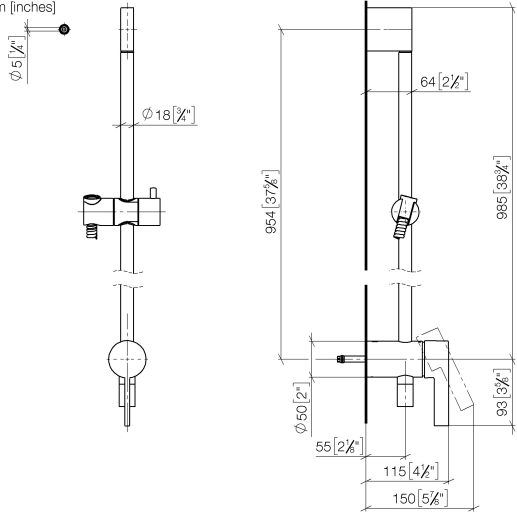

Concealed single-lever mixer with integrated shower connection with shower set without hand shower - Dark Chrome

36 111 970

- metal shower hose 1750mm with integrated anti-twist protection
- slide bar
- Pipe diameter 18 mm
- WRAS

This article does not include a hand shower!

Intrinsic protection against back flow.

Concealed single-lever mixer with integrated shower connection with shower set without hand shower - Dark Chrome

36 111 970

mm [inches]

Flow rate chart

Concealed single-lever mixer with integrated shower connection with shower set without hand shower - Dark Chrome

36 111 970