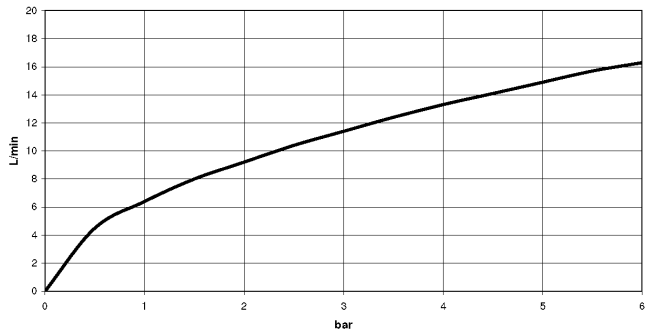

Concealed single-lever mixer with integrated shower connection with shower set without hand shower - Dark Chrome

36 111 970

- metal shower hose 1750mm with integrated anti-twist protection
- slide bar
- Pipe diameter 18 mm
- WRAS

This article does not include a hand shower!

Intrinsic protection against back flow.

Concealed single-lever mixer with integrated shower connection with shower set without hand shower - Dark Chrome

36 111 970

mm [inches]

Flow rate chart

Concealed single-lever mixer with integrated shower connection with shower set without hand shower - Dark Chrome

36 111 970