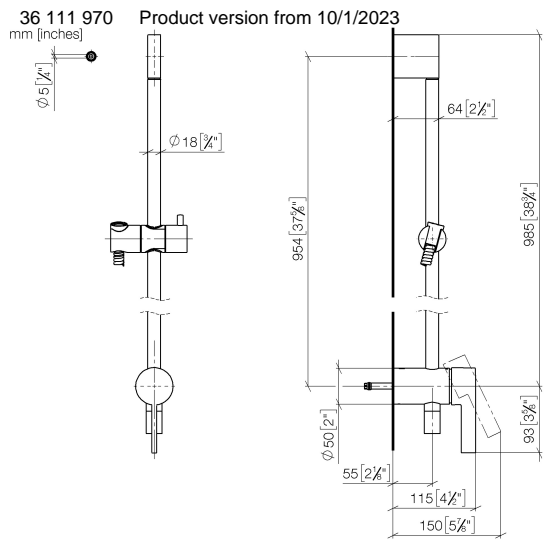

Concealed single-lever mixer with integrated shower connection with shower set without hand shower - Brushed Champagne (22kt Gold)

36 111 970 Product version from 10/1/2023

- metal shower hose 1750mm with integrated anti-twist protection
- slide bar
- Pipe diameter 18 mm
- WRAS

This article does not include a hand shower!

Intrinsic protection against back flow.

Concealed single-lever mixer with integrated shower connection with shower set without hand shower - Brushed Champagne (22kt Gold)

Flow rate chart

Concealed single-lever mixer with integrated shower connection with shower set without hand shower - Brushed Champagne (22kt Gold)

36 111 970 Product version from 10/1/2023

Spare parts list

No.	Item Number	Name	Quantity used	Delivery time
1	05 17 20 726 02 90	fixing set	1	2
2	09 31 11 049 90	pin	2	2
3	04 31 11 113 00 90	pin	2	2
4	08 17 97 054-46	holder	1	30
5	90 28 22 782 00-46	pipe	1	30
6	28 322 970-46	Metal shower hose 1/2" x 3/8" x 1750 mm - Brushed Champagne (22kt Gold)	1	30
7	12 580 970-46	Slide unit - Brushed Champagne (22kt Gold)	1	30
8	90 19 97 002 00-46	connection	1	30
9	90 14 20 026 00 90	seal	1	2