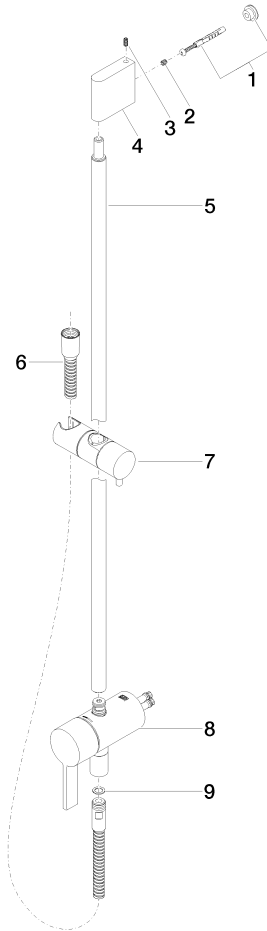

Concealed single-lever mixer with integrated shower connection with shower set without hand shower - Brushed Champagne (22kt Gold)

36 111 970 Product version from 10/1/2023

- metal shower hose 1750mm with integrated anti-twist protection
- slide bar
- Pipe diameter 18 mm
- WRAS

This article does not include a hand shower!

Intrinsic protection against back flow.

Concealed single-lever mixer with integrated shower connection with shower set without hand shower - Brushed Champagne (22kt Gold)

Flow rate chart

Concealed single-lever mixer with integrated shower connection with shower set without hand shower - Brushed Champagne (22kt Gold)

36 111 970 Product version from 10/1/2023

Spare parts list

No.	Item Number	Name	Quantity used	Delivery time
1	05 17 20 726 02 90	fixing set	1	2
2	09 31 11 049 90	pin	2	2
3	04 31 11 113 00 90	pin	2	2
4	08 17 97 054-46	holder	1	30
5	90 28 22 782 00-46	pipe	1	30
6	28 322 970-46	Metal shower hose 1/2" x 3/8" x 1750 mm - Brushed Champagne (22kt Gold)	1	30
7	12 580 970-46	Slide unit - Brushed Champagne (22kt Gold)	1	30
8	90 19 97 002 00-46	connection	1	30
9	90 14 20 026 00 90	seal	1	2