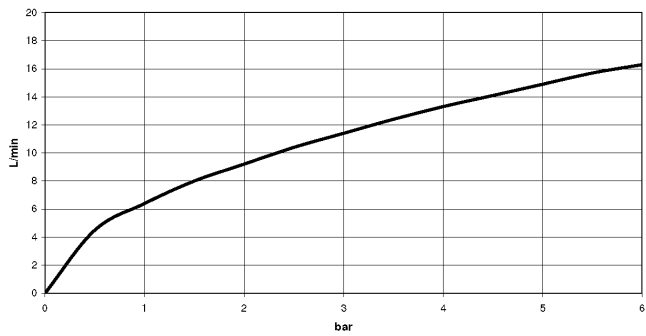

Concealed single-lever mixer with integrated shower connection with shower set without hand shower - Brushed Champagne (22kt Gold)

36 111 970 Product version from 10/1/2023

- metal shower hose 1750mm with integrated anti-twist protection
- slide bar
- Pipe diameter 18 mm
- WRAS

This article does not include a hand shower!

Intrinsic protection against back flow.

Concealed single-lever mixer with integrated shower connection with shower set without hand shower - Brushed Champagne (22kt Gold)

Flow rate chart

Concealed single-lever mixer with integrated shower connection with shower set without hand shower - Brushed Champagne (22kt Gold)

36 111 970 Product version from 10/1/2023

Spare parts list

No.	Item Number	Name	Quantity used	Delivery time
1	05 17 20 726 02 90	fixing set	1	2
2	09 31 11 049 90	pin	2	2
3	04 31 11 113 00 90	pin	2	2
4	08 17 97 054-46	holder	1	30
5	90 28 22 782 00-46	pipe	1	30
6	28 322 970-46	Metal shower hose 1/2" x 3/8" x 1750 mm - Brushed Champagne (22kt Gold)	1	30
7	12 580 970-46	Slide unit - Brushed Champagne (22kt Gold)	1	30
8	90 19 97 002 00-46	connection	1	30
9	90 14 20 026 00 90	seal	1	2