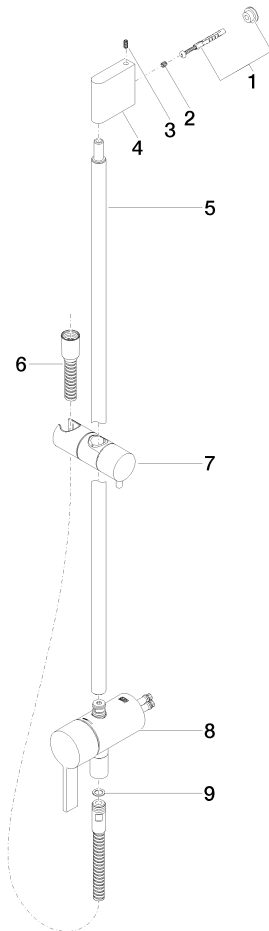

Concealed single-lever mixer with integrated shower connection with shower set without hand shower - Champagne (22kt Gold)

36 111 970 Product version from 10/1/2023

- metal shower hose 1750mm with integrated anti-twist protection
- slide bar
- Pipe diameter 18 mm
- WRAS

This article does not include a hand shower!

Intrinsic protection against back flow.

Concealed single-lever mixer with integrated shower connection with shower set without hand shower - Champagne (22kt Gold)

Flow rate chart

Concealed single-lever mixer with integrated shower connection with shower set without hand shower - Champagne (22kt Gold)

36 111 970 Product version from 10/1/2023

Spare parts list

No.	Item Number	Name	Quantity used	Delivery time
1	05 17 20 726 02 90	fixing set	1	2
2	09 31 11 049 90	pin	2	2
3	04 31 11 113 00 90	pin	2	2
4	08 17 97 054-47	holder	1	30
5	90 28 22 782 00-47	pipe	1	30
6	28 322 970-47	Metal shower hose 1/2" x 3/8" x 1750 mm - Champagne (22kt Gold)	1	30
7	12 580 970-47	Slide unit - Champagne (22kt Gold)	1	30
8	90 19 97 002 00-47	connection	1	30
9	90 14 20 026 00 90	seal	1	2