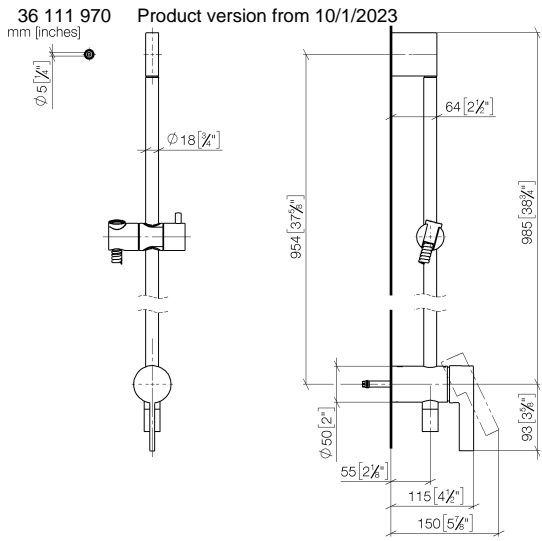

Concealed single-lever mixer with integrated shower connection with shower set without hand shower - Champagne (22kt Gold)

36 111 970 Product version from 10/1/2023

- metal shower hose 1750mm with integrated anti-twist protection
- slide bar
- Pipe diameter 18 mm
- WRAS

This article does not include a hand shower!

Intrinsic protection against back flow.

Concealed single-lever mixer with integrated shower connection with shower set without hand shower - Champagne (22kt Gold)

Flow rate chart

Concealed single-lever mixer with integrated shower connection with shower set without hand shower - Champagne (22kt Gold)

36 111 970 Product version from 10/1/2023

Spare parts list

No.	Item Number	Name	Quantity used	Delivery time
1	05 17 20 726 02 90	fixing set	1	2
2	09 31 11 049 90	pin	2	2
3	04 31 11 113 00 90	pin	2	2
4	08 17 97 054-47	holder	1	30
5	90 28 22 782 00-47	pipe	1	30
6	28 322 970-47	Metal shower hose 1/2" x 3/8" x 1750 mm - Champagne (22kt Gold)	1	30
7	12 580 970-47	Slide unit - Champagne (22kt Gold)	1	30
8	90 19 97 002 00-47	connection	1	30
9	90 14 20 026 00 90	seal	1	2