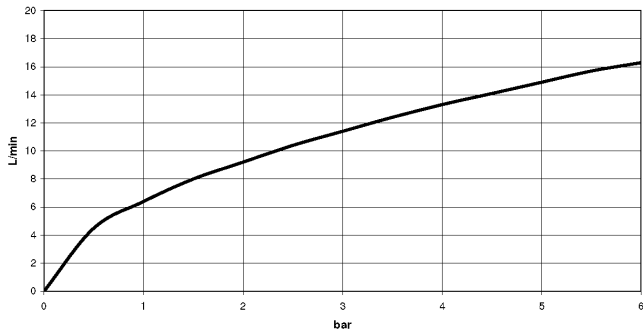

Concealed single-lever mixer with integrated shower connection with shower set without hand shower - Champagne (22kt Gold)

36 111 970 Product version from 10/1/2023

- metal shower hose 1750mm with integrated anti-twist protection
- slide bar
- Pipe diameter 18 mm
- WRAS

Flow rate chart

Concealed single-lever mixer with integrated shower connection with shower set without hand shower - Champagne (22kt Gold)

36 111 970 Product version from 10/1/2023

Spare parts list

No.	Item Number	Name	Quantity used	Delivery time
1	05 17 20 726 02 90	fixing set	1	2
2	09 31 11 049 90	pin	2	2
3	04 31 11 113 00 90	pin	2	2
4	08 17 97 054-47	holder	1	30
5	90 28 22 782 00-47	pipe	1	30
6	28 322 970-47	Metal shower hose 1/2" x 3/8" x 1750 mm - Champagne (22kt Gold)	1	30
7	12 580 970-47	Slide unit - Champagne (22kt Gold)	1	30
8	90 19 97 002 00-47	connection	1	30
9	90 14 20 026 00 90	seal	1	2