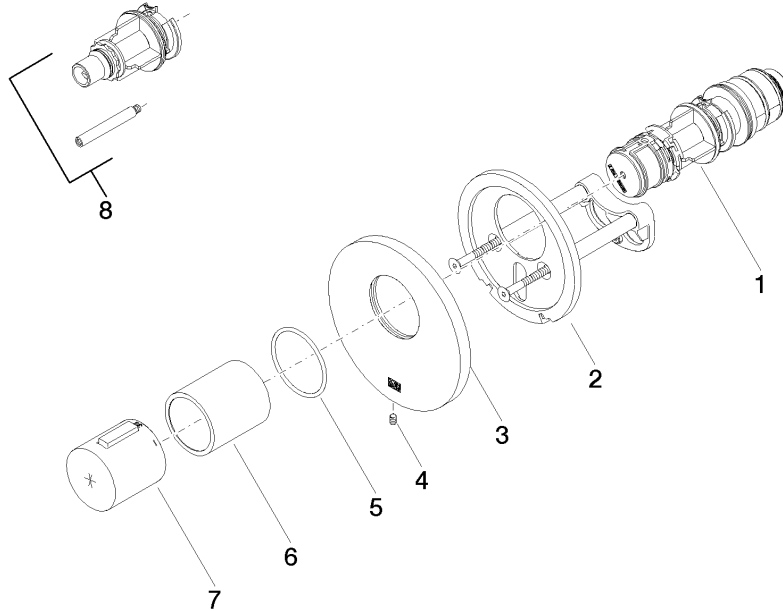

Required miscellaneous

xGRID Installation track 555 mm - 12 360 970 90

xTOOL Concealed thermostat without volume control 3/4" - Brushed Platinum

36 503 979 Product version from 9/1/2022

mm [inches]

Flow rate chart

Codes & Standards

DIN 4109

EN 1111

ISO 3822

Scottish Water
Byelaws

UK Water Supply
Regulations

Ü-Zeichen

xTOOL Concealed thermostat without volume control 3/4" - Brushed Platinum

36 503 979 Product version from 9/1/2022

Certificates

WRAS_2011	DVGW_DW- 6512DN0	LGA_29	LGA_29
-----------	---------------------	--------	--------

xTOOL Concealed thermostat without volume control 3/4" - Brushed Platinum

36 503 979 Product version from 9/1/2022

Spare parts list

No.	Item Number	Name	Quantity used	Delivery time
1	90 15 02 063 00 90	cartridge	1	2
2	90 11 01 196 00 90	base	1	2
3	09 11 02 537-06	cover	1	10
4	09 31 11 048 90	pin	1	2
5	90 14 10 049 00 90	seal	1	2
6	90 21 02 112 00-06	sleeve	1	10
7	90 17 33 020 00-06	handle	1	10
8	12 178 970 90	Extension 46 mm -	1	2