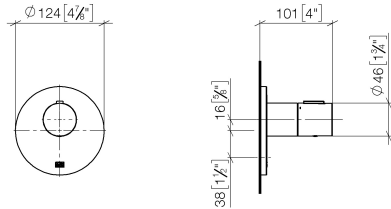

Required miscellaneous

xGRID Installation track 555 mm - 12 360 970 90

xTOOL Concealed thermostat without volume control 3/4" - Brushed Platinum

36 503 979 Product version from 9/1/2022

mm [inches]

Flow rate chart