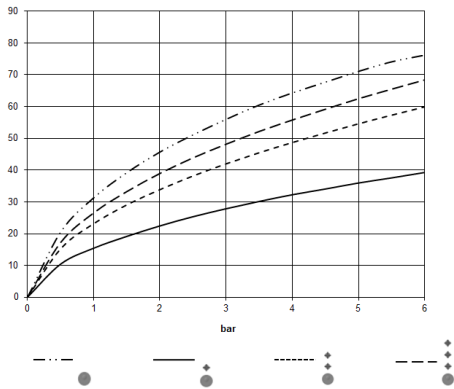

Required miscellaneous

xGRID Installation track 555 mm - 12 360 970 90

xTOOL Concealed thermostat without volume control 3/4" - Brushed Platinum

36 503 979 Product version from 9/1/2022

mm [inches]

Flow rate chart