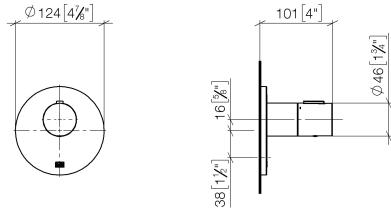

Required miscellaneous

xGRID Installation track 555 mm - 12 360 970 90

xTOOL Concealed thermostat without volume control 3/4" - Dark Chrome

36 503 979

mm [inches]

Flow rate chart

Codes & Standards

DIN 4109