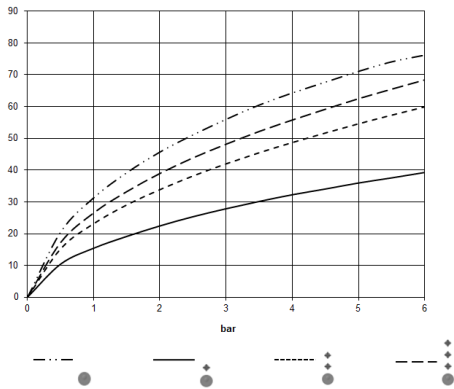

Required miscellaneous

xGRID Installation track 555 mm - 12 360 970 90

xTOOL Concealed thermostat without volume control 3/4" - Dark Chrome

36 503 979

mm [inches]

Flow rate chart

Codes & Standards

DIN 4109