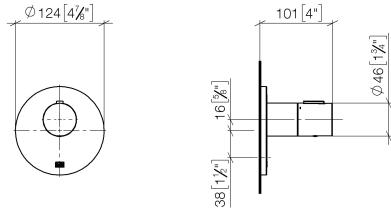

Required miscellaneous

xGRID Installation track 555 mm - 12 360 970 90

xTOOL Concealed thermostat without volume control 3/4" - Brushed Light Gold

36 503 979 Product version from 9/1/2022

mm [inches]

Flow rate chart

No.	Item Number	Name	Quantity used	Delivery time
1	90 15 02 063 00 90	cartridge	1	2
2	90 11 01 196 00 90	base	1	2
3	09 11 02 537-27	cover	1	30
4	09 31 11 048 90	pin	1	2
5	90 14 10 049 00 90	seal	1	2
6	90 21 02 112 00-27	sleeve	1	30
7	90 17 33 020 00-27	handle	1	30
8	12 178 970 90	Extension 46 mm -	1	2