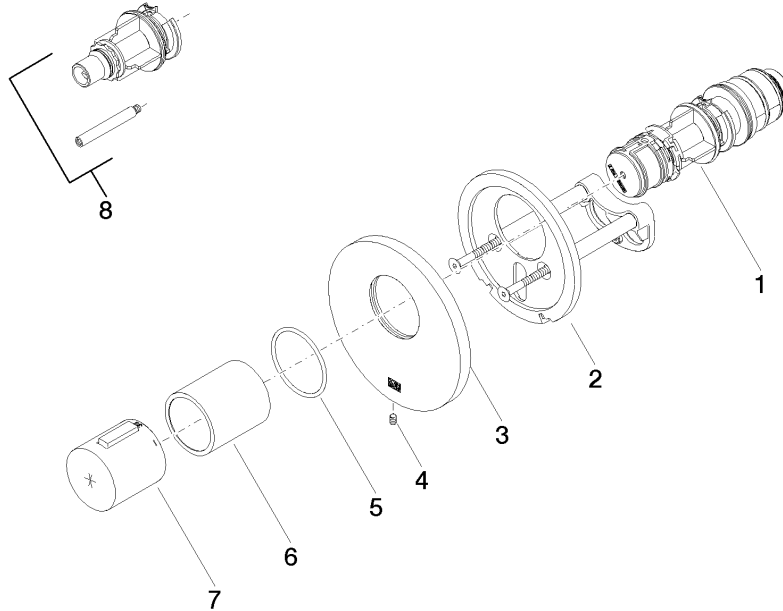

36 503 979 Product version from 9/1/2022

Certificates

WRAS_2011

DVGW_DW-
6512DN0

LGA_29

xTOOL Concealed thermostat without volume control 3/4" - Brushed Light Gold

36 503 979 Product version from 9/1/2022

Spare parts list

No.	Item Number	Name	Quantity used	Delivery time
1	90 15 02 063 00 90	cartridge	1	2
2	90 11 01 196 00 90	base	1	2
3	09 11 02 537-27	cover	1	30
4	09 31 11 048 90	pin	1	2
5	90 14 10 049 00 90	seal	1	2
6	90 21 02 112 00-27	sleeve	1	30
7	90 17 33 020 00-27	handle	1	30
8	12 178 970 90	Extension 46 mm -	1	2