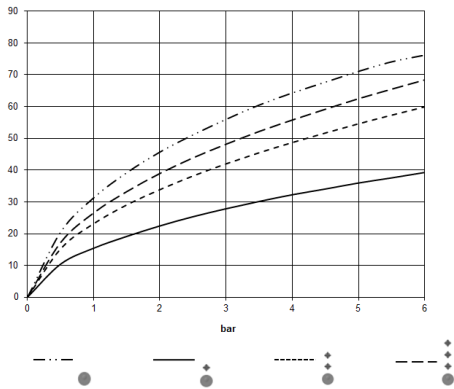

Required miscellaneous

xGRID Installation track 555 mm - 12 360 970 90

xTOOL Concealed thermostat without volume control 3/4" - Brushed Light Gold

36 503 979 Product version from 9/1/2022

mm [inches]

Flow rate chart