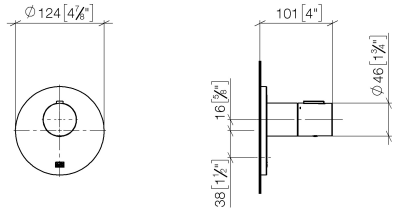

Required miscellaneous

xGRID Installation track 555 mm - 12 360 970 90

xTOOL Concealed thermostat without volume control 3/4" - Brushed Champagne (22kt Gold)

36 503 979 Product version from 9/1/2022
mm [inches]