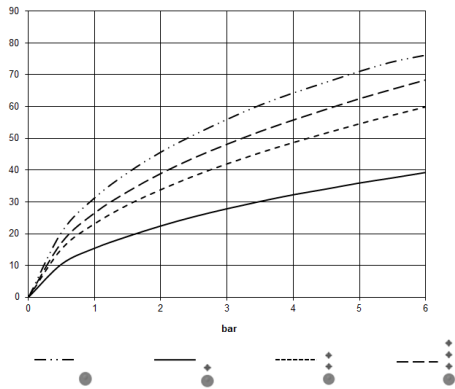

Flow rate chart

Codes & Standards

DIN 4109

EN 1111

ISO 3822

Scottish Water
Byelaws

UK Water Supply
Regulations

Ü-Zeichen