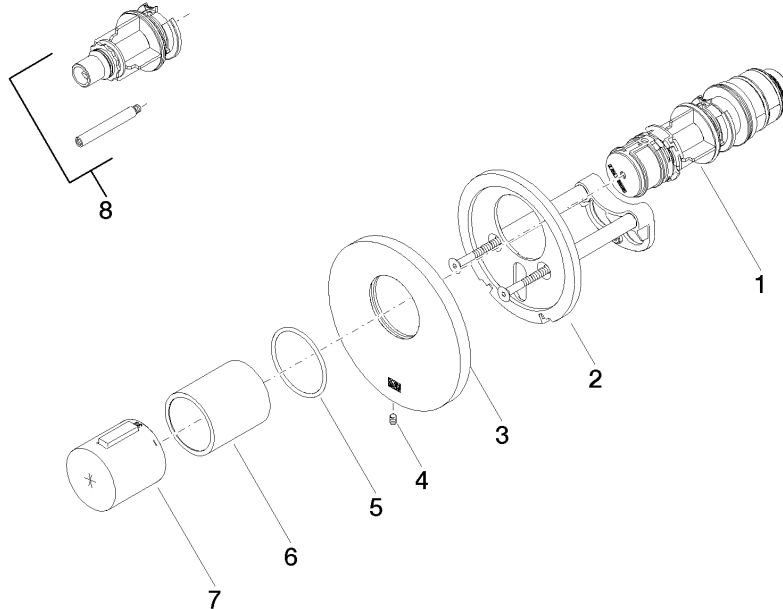

xTOOL Concealed thermostat without volume control 3/4" - Brushed
Champagne (22kt Gold)

36 503 979 Product version from 9/1/2022

Certificates

WRAS_2011

DVGW_DW-
6512DN0

LGA_29

**xTOOL Concealed thermostat without volume control 3/4" - Brushed
Champagne (22kt Gold)**

36 503 979 Product version from 9/1/2022

Spare parts list

No.	Item Number	Name	Quantity used	Delivery time
1	90 15 02 063 00 90	cartridge	1	2
2	90 11 01 196 00 90	base	1	2
3	09 11 02 537-46	cover	1	30
4	09 31 11 048 90	pin	1	2
5	90 14 10 049 00 90	seal	1	2
6	90 21 02 112 00-46	sleeve	1	30
7	90 17 33 020 00-46	handle	1	30
8	12 178 970 90	Extension 46 mm -	1	2