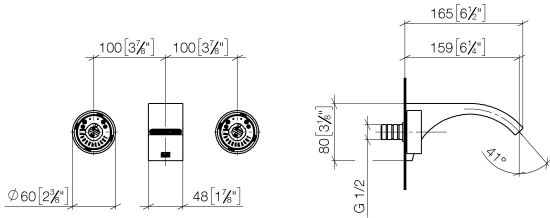

36 707 811

- 160mm projection
- fixed spout
- rectangular, air-enriched flow
- hole diameter valve 37 mm
- hole diameter spout 37 mm
- handle Ø 60mm
- max. flow 4.5 l/min
- lead-free
- This product can help a building meet the requirements of Green Building Rating Systems, e.g. LEED®, BREEAM®, DGNB
- WRAS 2111006

Required miscellaneous

Concealed wall-mounted mixer centred spout - 35 700 970 90
 ● max. recess depth 145 mm
 ● min. recess depth 85 mm

Required miscellaneous

Concealed wall-mounted mixer variable positioning - 35 720 970 90
 ● max. recess depth 145 mm
 ● min. recess depth 85 mm

36 707 811

mm [inches]

Flow rate chart

Codes & Standards

| | | | |
|-----------------------------|-----------|------------|---|
| ASME A112.18.1 | cUPC | DIN 4109 | EPA WaterSense |
| ISO 3822 | NSF372 | NSF61 | Scottish Water Byelaws |
| UK Water Supply Regulations | Ü-Zeichen | WaterSense |  |