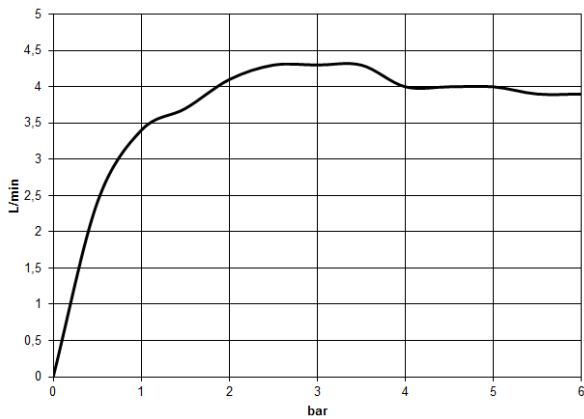

36 707 811

- 160mm projection
- fixed spout
- rectangular, air-enriched flow
- hole diameter valve 37 mm
- hole diameter spout 37 mm
- handle Ø 60mm
- max. flow 4.5 l/min
- lead-free
- This product can help a building meet the requirements of Green Building Rating Systems, e.g. LEED®, BREEAM®, DGNB
- WRAS 2111006

Required miscellaneous

Concealed wall-mounted mixer centred spout - 35 700 970 90
 ● max. recess depth 145 mm
 ● min. recess depth 85 mm

Required miscellaneous

Concealed wall-mounted mixer variable positioning - 35 720 970 90
 ● max. recess depth 145 mm
 ● min. recess depth 85 mm

36 707 811

mm [inches]

Flow rate chart

Codes & Standards

| | | | |
|-----------------------------|-----------|------------|---|
| ASME A112.18.1 | cUPC | DIN 4109 | EPA WaterSense |
| ISO 3822 | NSF372 | NSF61 | Scottish Water Byelaws |
| UK Water Supply Regulations | Ü-Zeichen | WaterSense |  |